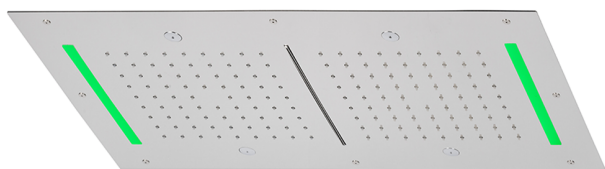

700x400 mm Chromotherapy Ceiling showerhead ZEN_ZS1C0120

MODEL **ZS1C0120**

700x400 mm Chromotherapy Ceiling showerhead, 2 rain, spraying functions, waterfall, chromotherapy functions, with remote control included, Stainless Steel AISI 304

AVAILABLE FINISHINGS

-  **40** 40 Matt Black
-  **4Q** 4Q Matt White
-  **5G** 5G Rose Gold
-  **D1** D1 Brushed Inox
-  **D2** D2 Polished Inox

CHARACTERISTICS

2025-01-05