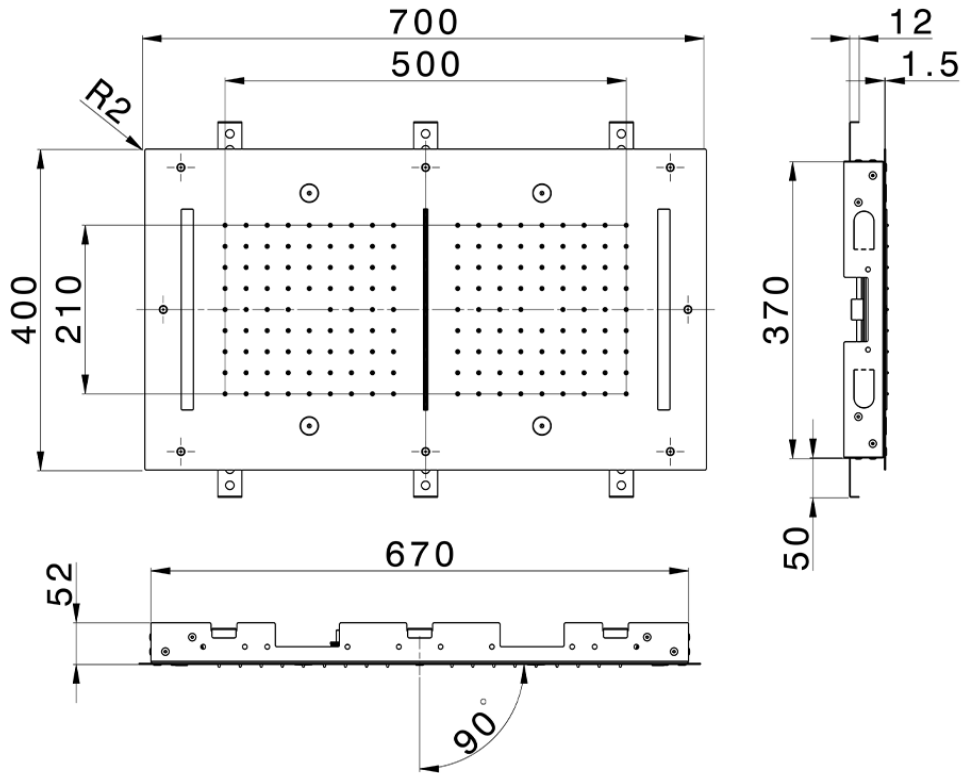

700x400 mm Chromotherapy Ceiling showerhead ZEN_ZS1C0120

ZS1C0120

<https://en.huberitalia.com/700x400-mm-chromotherapy-ceiling-showerhead-zen-zs1c0120>

2025-01-07