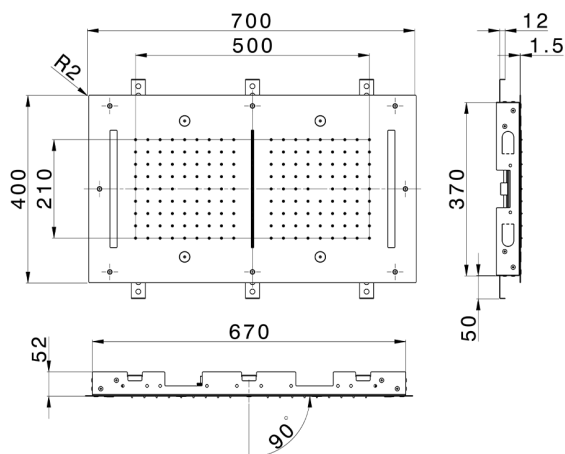

700x400 mm Chromotherapy Ceiling showerhead ZEN_ZS1C0120

MODEL **ZS1C0120**

700x400 mm Chromotherapy Ceiling showerhead, 2 rain, spraying functions, waterfall, chromotherapy functions, with remote control included, Stainless Steel AISI 304

AVAILABLE FINISHINGS

- **40** 40 Matt Black
- **4Q** 4Q Matt White
- **5G** 5G Rose Gold
- **D1** D1 Brushed Inox
- **D2** D2 Polished Inox

CHARACTERISTICS

2025-01-07