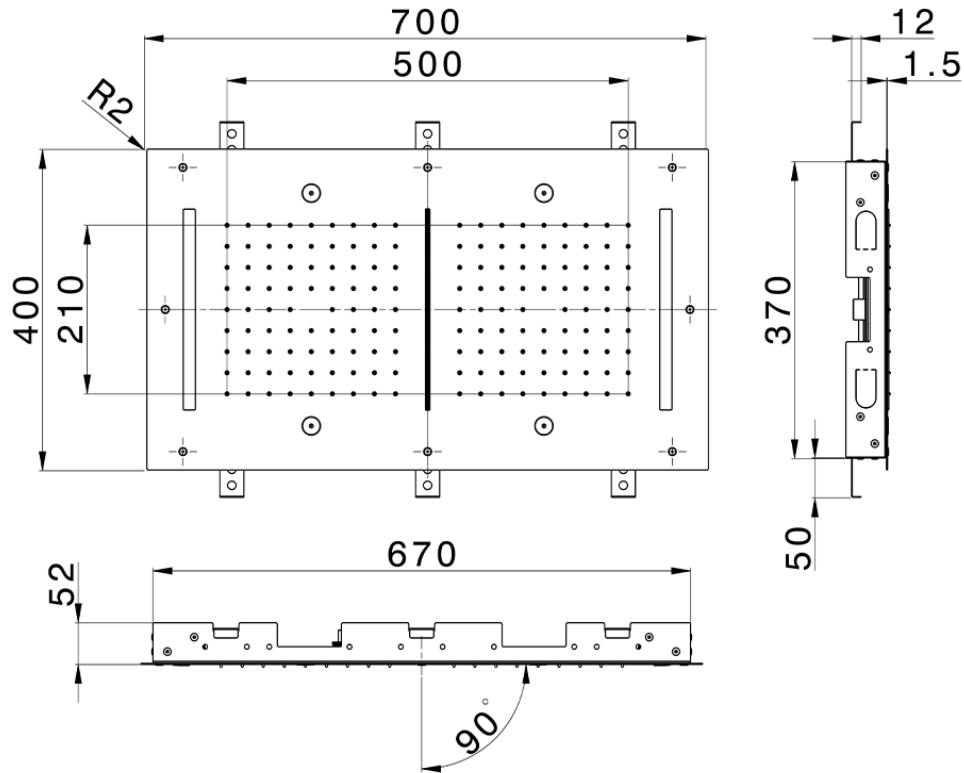

700x400 mm Chromotherapy Ceiling showerhead ZEN_ZS1C0120

ZS1C0120

<https://en.huberitalia.com/700x400-mm-chromotherapy-ceiling-showerhead-zen-zs1c0120>

2025-01-07