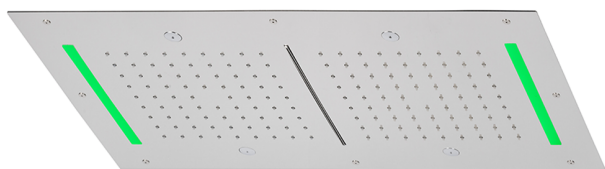

700x400 mm Chromotherapy Ceiling showerhead ZEN_ZS1C0120

MODEL **ZS1C0120**

700x400 mm Chromotherapy Ceiling showerhead, 2 rain, spraying functions, waterfall, chromotherapy functions, with remote control included, Stainless Steel AISI 304

AVAILABLE FINISHINGS

- **40** 40 Matt Black
- **4Q** 4Q Matt White
- **5G** 5G Rose Gold
- **D1** D1 Brushed Inox
- **D2** D2 Polished Inox

CHARACTERISTICS

2025-01-07