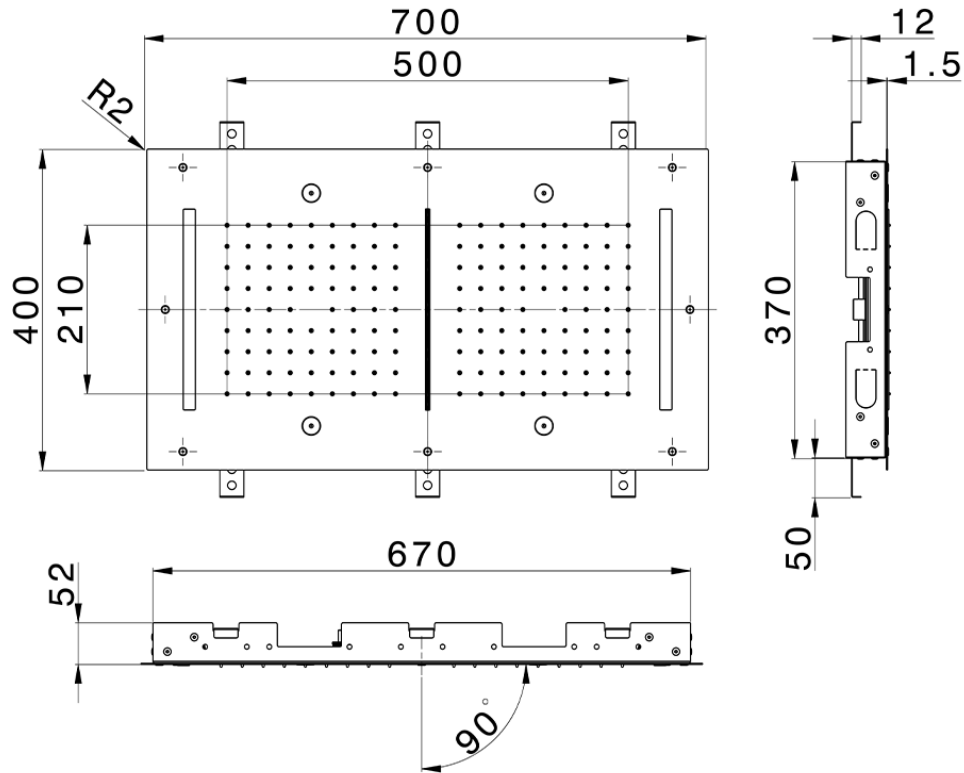

## 700x400 mm Chromotherapy Ceiling showerhead ZEN\_ZS1C0120

ZS1C0120

<https://en.huberitalia.com/700x400-mm-chromotherapy-ceiling-showerhead-zen-zs1c0120>

2025-01-07