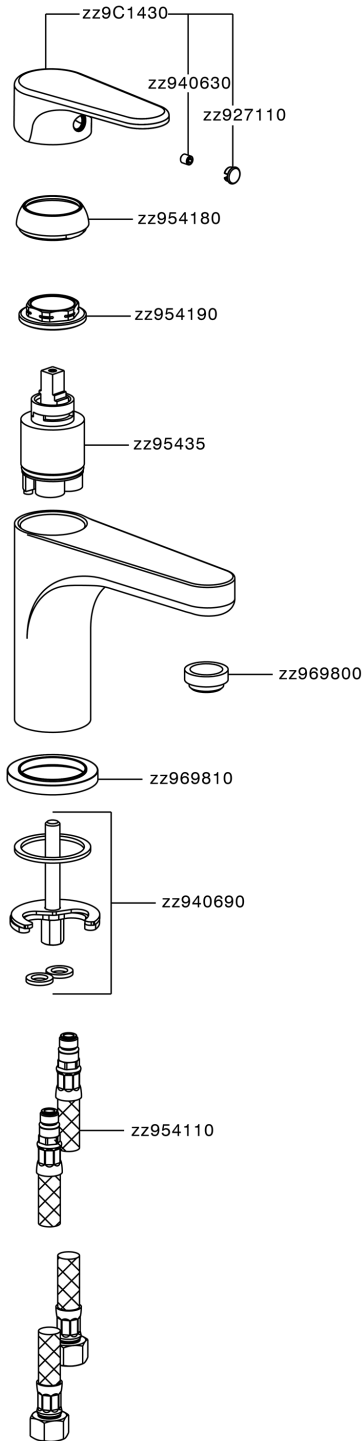

Single lever 'large' washbasin mixer H3_AH000500

AH000500

<https://en.huberitalia.com/single-lever-large-washbasin-mixer-h3-ah000500>

2026-05-15