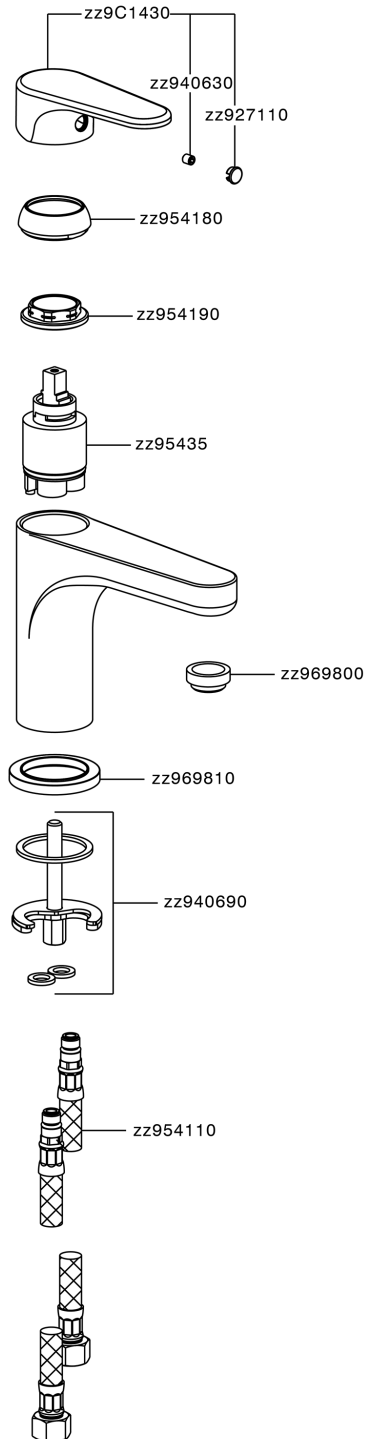

Single lever 'large' washbasin mixer H3_AH000500

AH000500

<https://en.huberitalia.com/single-lever-large-washbasin-mixer-h3-ah000500>

2026-06-13