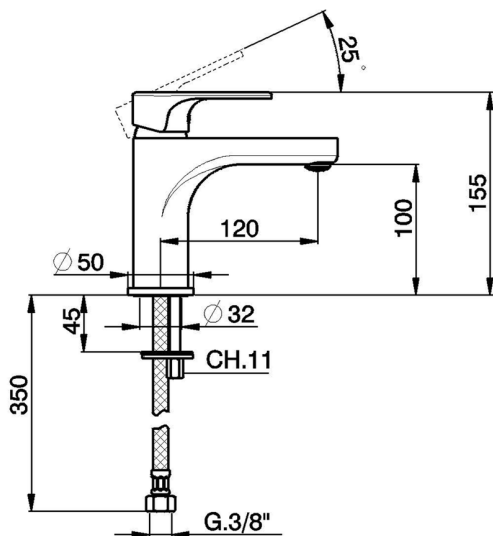

Single lever 'large' washbasin mixer H3_AH000500

MODEL **AH000500**

Single lever 'large' washbasin mixer, without waste, G.3/8" stainless steel flexible hoses

AVAILABLE FINISHINGS

-  **21** 21 Chrome
-  **2F** 2F Brushed Nickel
-  **40** 40 Matt Black

CHARACTERISTICS

Cartridge Spare Parts **ZZ95435000**

35 mm Cartridge

EcoStop

EcoStop feature limits water flow to approximately 50% of maximum output with one point of resistance on setting. Push slightly past the middle stop only when full water output is required. This will save water up to 50%.

Single lever 'large' washbasin mixer H3_AH000500

AH000500

<https://en.huberitalia.com/single-lever-large-washbasin-mixer-h3-ah000500>

2026-04-06