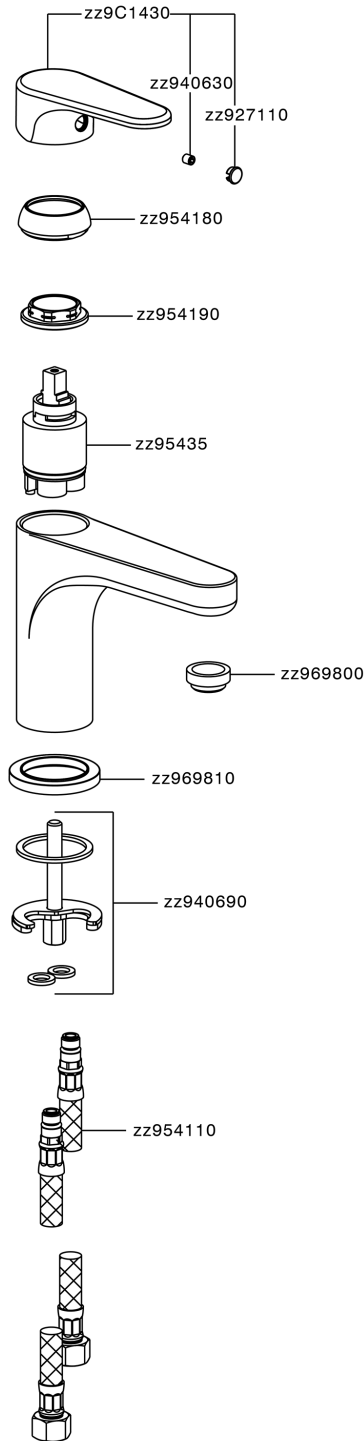

Single lever 'large' washbasin mixer H3_AH000500

MODEL **AH000500**

Single lever 'large' washbasin mixer, without waste, G.3/8" stainless steel flexible hoses

AVAILABLE FINISHINGS

-  **21** 21 Chrome
-  **2F** 2F Brushed Nickel
-  **40** 40 Matt Black

CHARACTERISTICS

Cartridge Spare Parts **ZZ95435000**

35 mm Cartridge

EcoStop

EcoStop feature limits water flow to approximately 50% of maximum output with one point of resistance on setting. Push slightly past the middle stop only when full water output is required. This will save water up to 50%.

Single lever 'large' washbasin mixer H3_AH000500

AH000500

<https://en.huberitalia.com/single-lever-large-washbasin-mixer-h3-ah000500>

2026-04-06