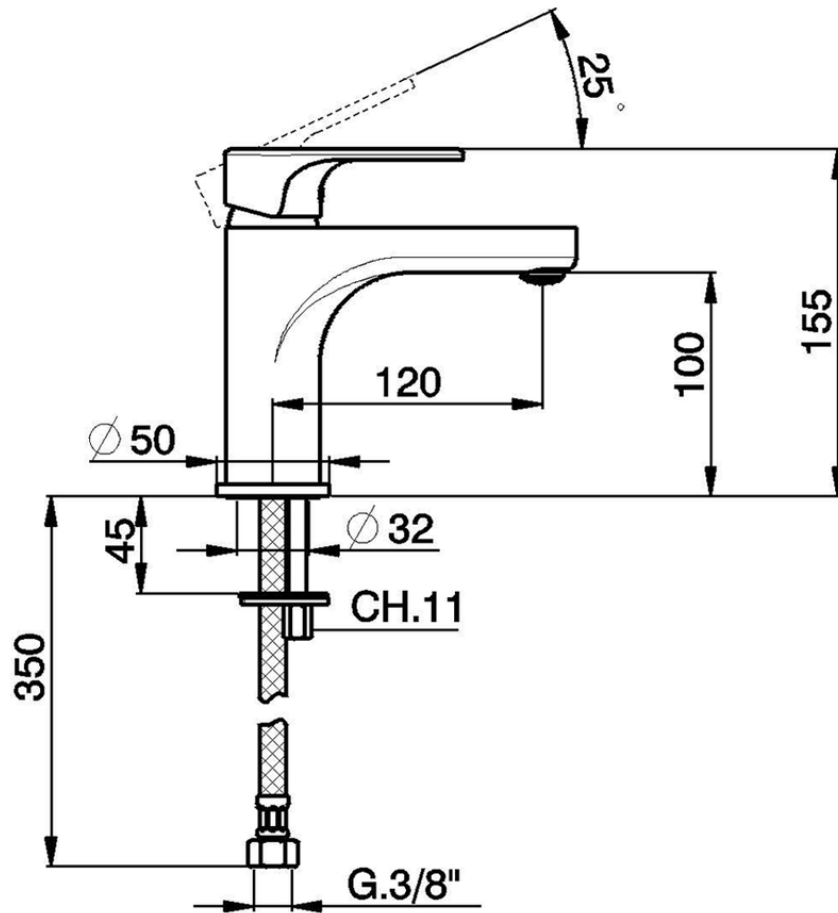

Single lever 'large' washbasin mixer H3_AH000500

AH000500

<https://en.huberitalia.com/single-lever-large-washbasin-mixer-h3-ah000500>

2026-04-06