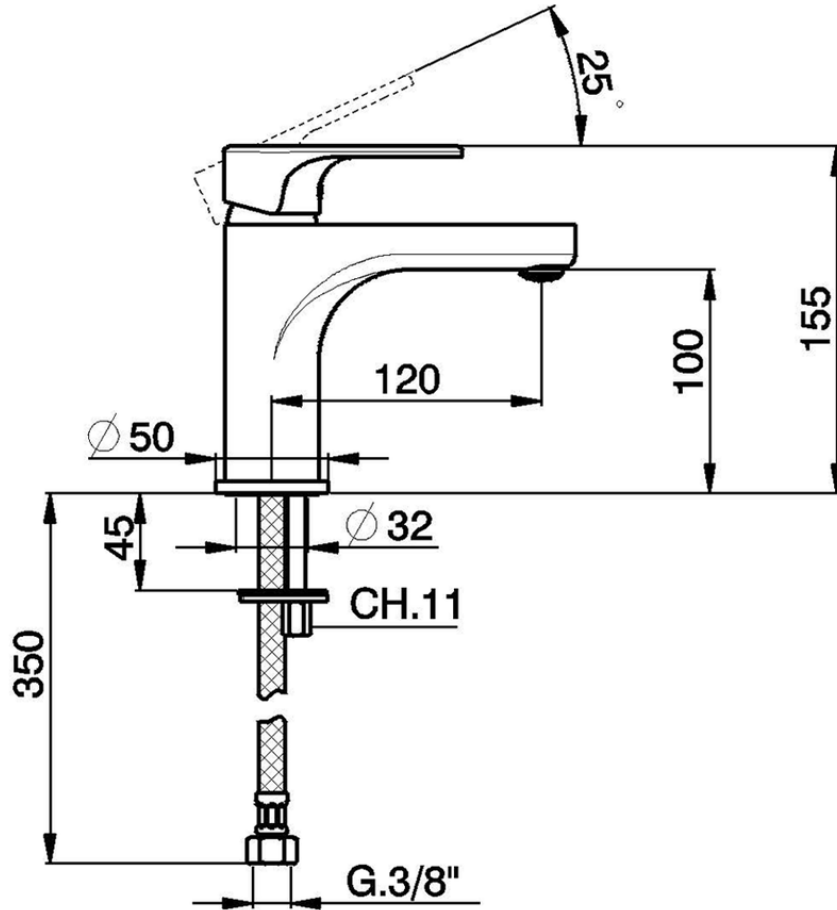

Single lever 'large' washbasin mixer H3_AH000500

AH000500

<https://en.huberitalia.com/single-lever-large-washbasin-mixer-h3-ah000500>

2026-05-15