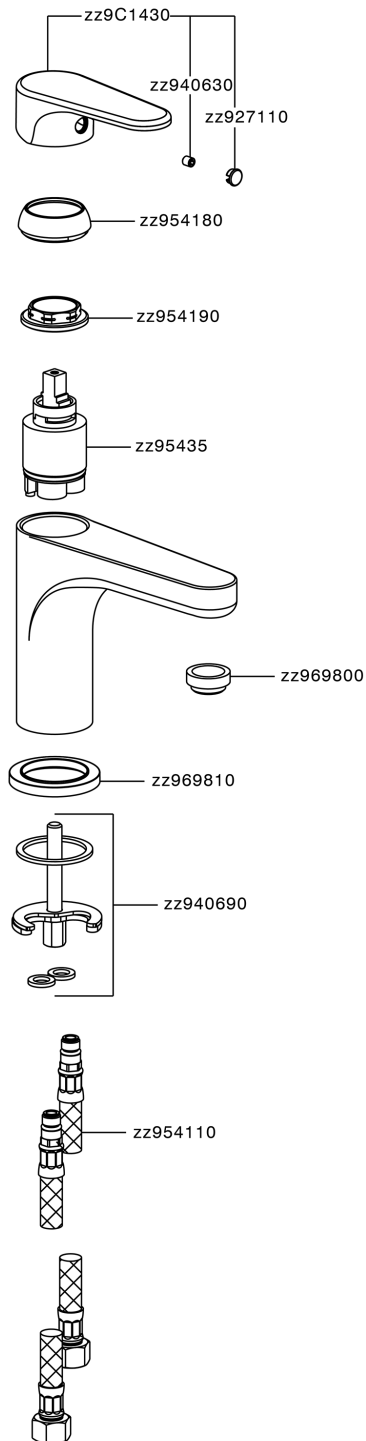

## Single lever 'large' washbasin mixer H3\_AH000500

AH000500

<https://en.huberitalia.com/single-lever-large-washbasin-mixer-h3-ah000500>

2026-04-08