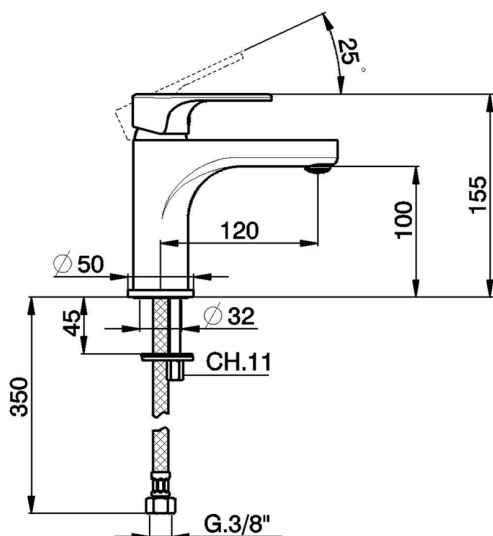

Single lever 'large' washbasin mixer H3_AH000500

MODEL **AH000500**

Single lever 'large' washbasin mixer, without waste, G.3/8" stainless steel flexible hoses

AVAILABLE FINISHINGS

-  **21** 21 Chrome
-  **2F** 2F Brushed Nickel
-  **40** 40 Matt Black

CHARACTERISTICS

Cartridge Spare Parts **ZZ95435000**

35 mm Cartridge

EcoStop

EcoStop feature limits water flow to approximately 50% of maximum output with one point of resistance on setting. Push slightly past the middle stop only when full water output is required. This will save water up to 50%.

Single lever 'large' washbasin mixer H3_AH000500

AH000500

<https://en.huberitalia.com/single-lever-large-washbasin-mixer-h3-ah000500>

2026-04-09