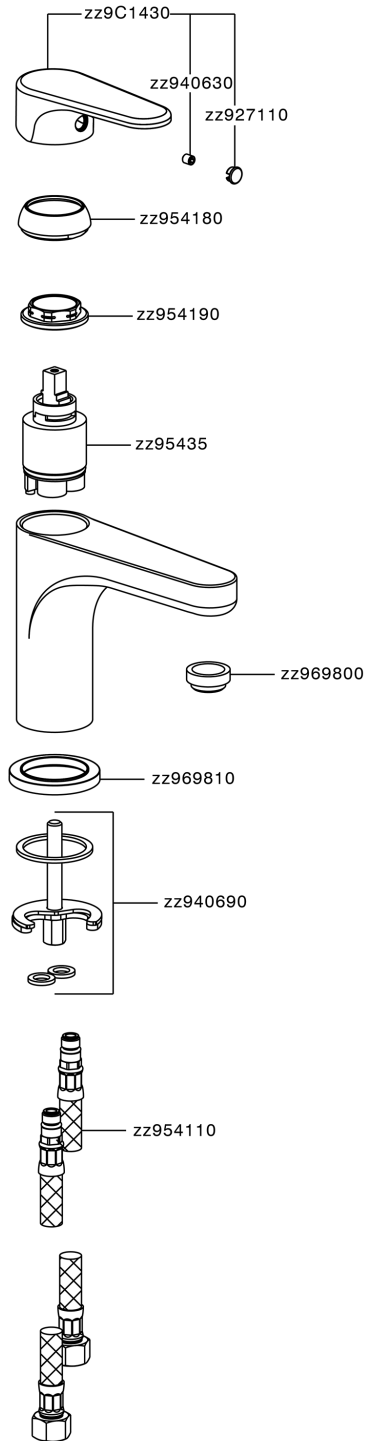

Single lever 'large' washbasin mixer H3_AH000500

MODEL **AH000500**

Single lever 'large' washbasin mixer, without waste, G.3/8" stainless steel flexible hoses

AVAILABLE FINISHINGS

-  **21** 21 Chrome
-  **2F** 2F Brushed Nickel
-  **40** 40 Matt Black

CHARACTERISTICS

Cartridge Spare Parts **ZZ95435000**

35 mm Cartridge

EcoStop

EcoStop feature limits water flow to approximately 50% of maximum output with one point of resistance on setting. Push slightly past the middle stop only when full water output is required. This will save water up to 50%.

Single lever 'large' washbasin mixer H3_AH000500

AH000500

<https://en.huberitalia.com/single-lever-large-washbasin-mixer-h3-ah000500>

2026-04-09