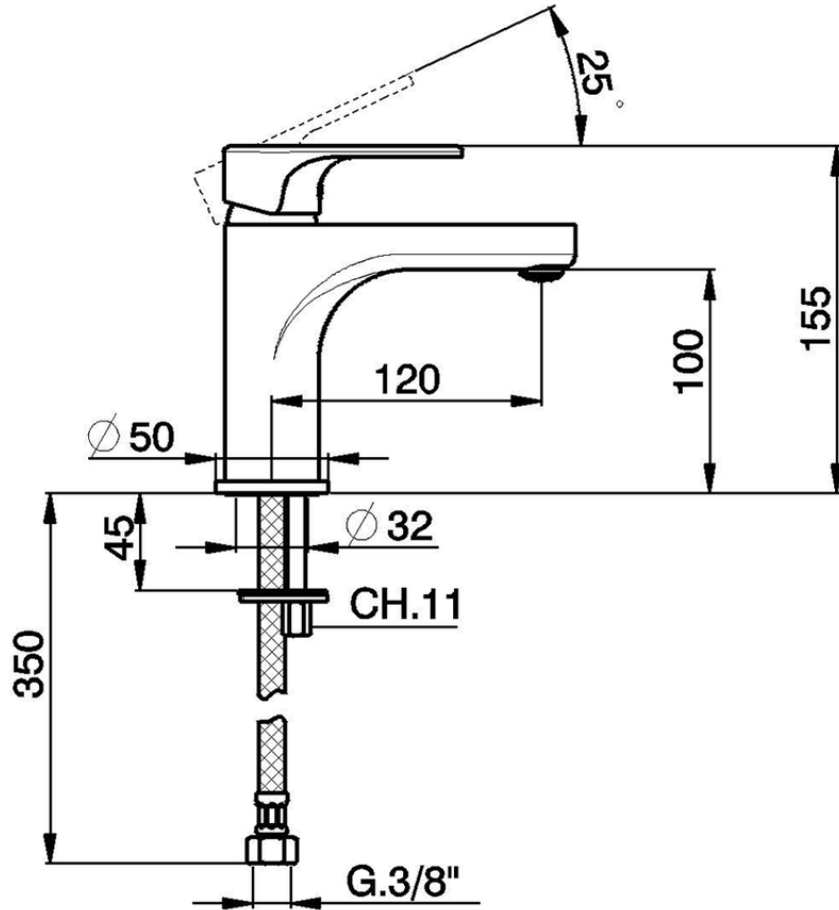

Single lever 'large' washbasin mixer H3_AH000500

AH000500

<https://en.huberitalia.com/single-lever-large-washbasin-mixer-h3-ah000500>

2026-04-09