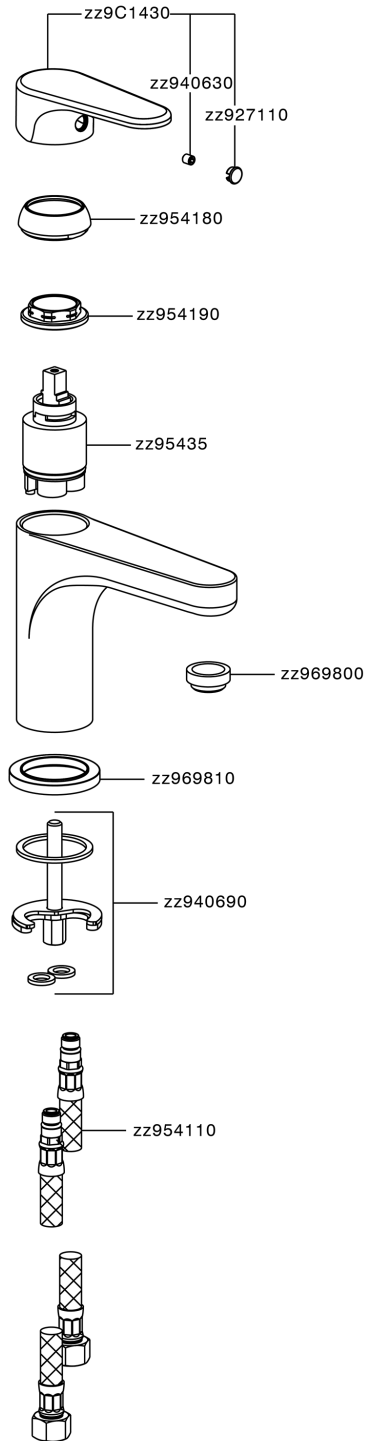

Single lever 'large' washbasin mixer H3_AH000500

AH000500

<https://en.huberitalia.com/single-lever-large-washbasin-mixer-h3-ah000500>

2026-04-09