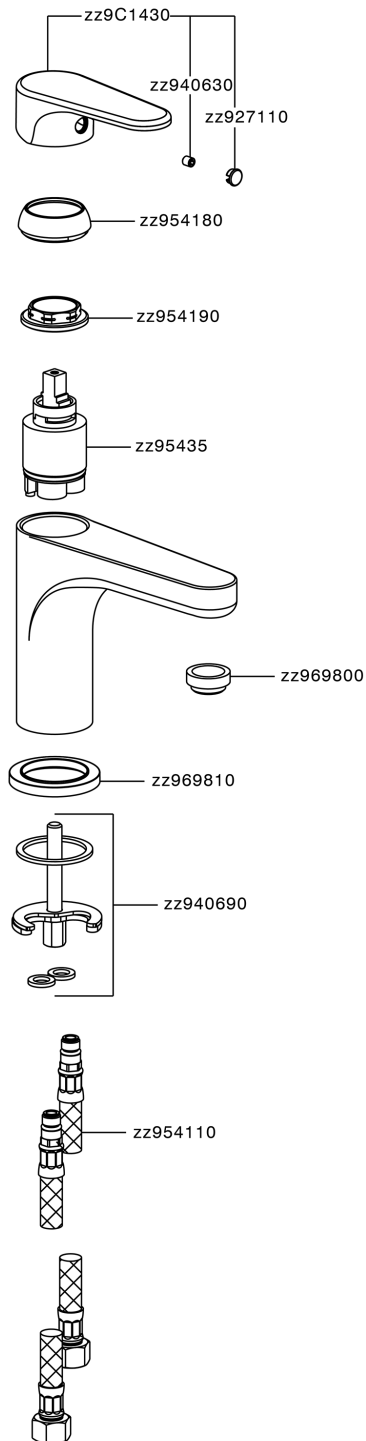

## Single lever 'large' washbasin mixer H3\_AH000500

AH000500

<https://en.huberitalia.com/single-lever-large-washbasin-mixer-h3-ah000500>

2026-06-06