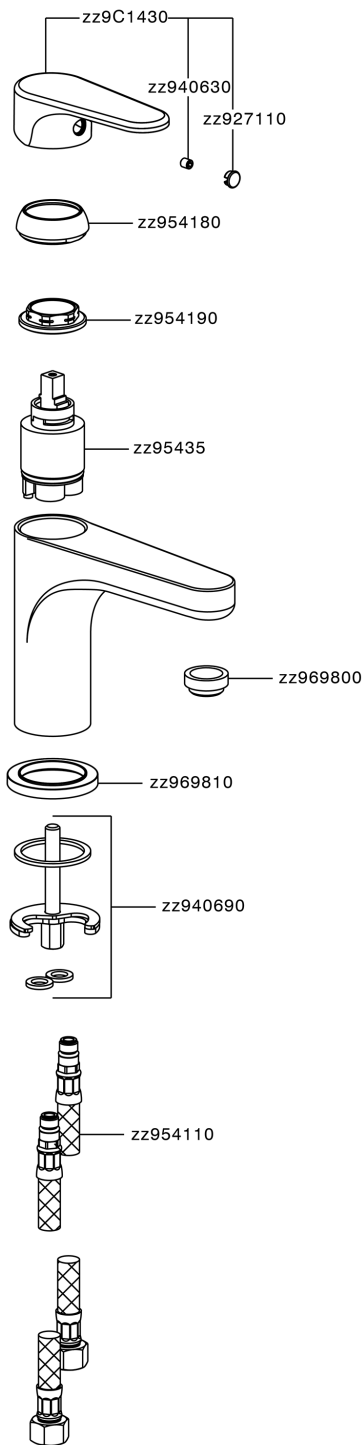

Single lever 'large' washbasin mixer H3_AH000500

AH000500

<https://en.huberitalia.com/single-lever-large-washbasin-mixer-h3-ah000500>

2026-01-12