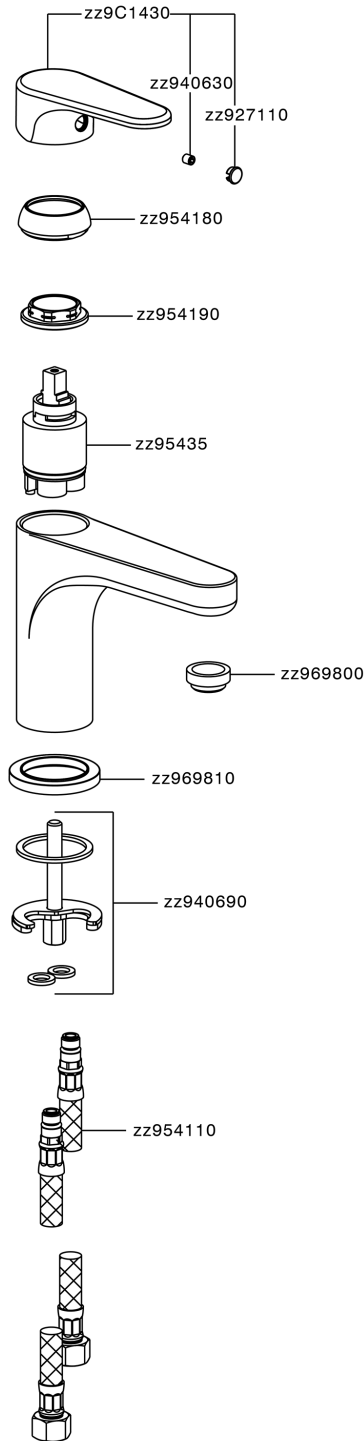

Single lever 'large' washbasin mixer H3_AH000500

MODEL **AH000500**

Single lever 'large' washbasin mixer, without waste, G.3/8" stainless steel flexible hoses

AVAILABLE FINISHINGS

-  **21** 21 Chrome
-  **2F** 2F Brushed Nickel
-  **40** 40 Matt Black

CHARACTERISTICS

Cartridge Spare Parts **ZZ95435000**

35 mm Cartridge

EcoStop

EcoStop feature limits water flow to approximately 50% of maximum output with one point of resistance on setting. Push slightly past the middle stop only when full water output is required. This will save water up to 50%.

Single lever 'large' washbasin mixer H3_AH000500

AH000500

<https://en.huberitalia.com/single-lever-large-washbasin-mixer-h3-ah000500>

2026-06-06