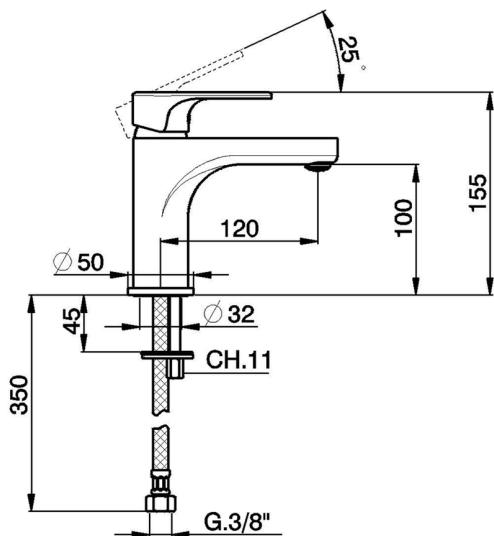

Single lever 'large' washbasin mixer H3_AH000500

MODEL **AH000500**

Single lever 'large' washbasin mixer, without waste, G.3/8" stainless steel flexible hoses

AVAILABLE FINISHINGS

-  **21** 21 Chrome
-  **2F** 2F Brushed Nickel
-  **40** 40 Matt Black

CHARACTERISTICS

Cartridge Spare Parts **ZZ95435000**

35 mm Cartridge

EcoStop

EcoStop feature limits water flow to approximately 50% of maximum output with one point of resistance on setting. Push slightly past the middle stop only when full water output is required. This will save water up to 50%.

Single lever 'large' washbasin mixer H3_AH000500

AH000500

<https://en.huberitalia.com/single-lever-large-washbasin-mixer-h3-ah000500>

2026-05-15