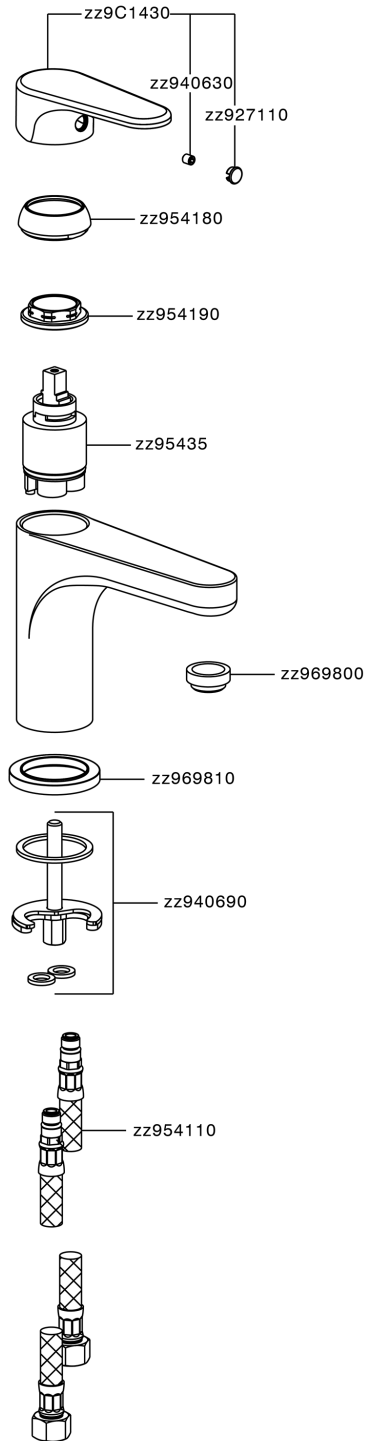

Single lever 'large' washbasin mixer H3_AH000500

MODEL **AH000500**

Single lever 'large' washbasin mixer, without waste, G.3/8" stainless steel flexible hoses

AVAILABLE FINISHINGS

-  **21** 21 Chrome
-  **2F** 2F Brushed Nickel
-  **40** 40 Matt Black

CHARACTERISTICS

Cartridge Spare Parts **ZZ95435000**

35 mm Cartridge

EcoStop

EcoStop feature limits water flow to approximately 50% of maximum output with one point of resistance on setting. Push slightly past the middle stop only when full water output is required. This will save water up to 50%.

Single lever 'large' washbasin mixer H3_AH000500

AH000500

<https://en.huberitalia.com/single-lever-large-washbasin-mixer-h3-ah000500>

2026-05-15