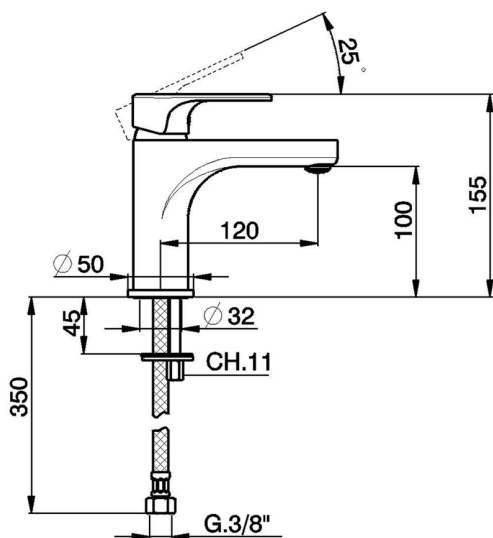

Single lever 'large' washbasin mixer H3_AH000500

MODEL **AH000500**

Single lever 'large' washbasin mixer, without waste, G.3/8" stainless steel flexible hoses

AVAILABLE FINISHINGS

-  **21** 21 Chrome
-  **2F** 2F Brushed Nickel
-  **40** 40 Matt Black

CHARACTERISTICS

Cartridge Spare Parts **ZZ95435000**

35 mm Cartridge

EcoStop

EcoStop feature limits water flow to approximately 50% of maximum output with one point of resistance on setting. Push slightly past the middle stop only when full water output is required. This will save water up to 50%.

Single lever 'large' washbasin mixer H3_AH000500

AH000500

<https://en.huberitalia.com/single-lever-large-washbasin-mixer-h3-ah000500>

2026-06-06