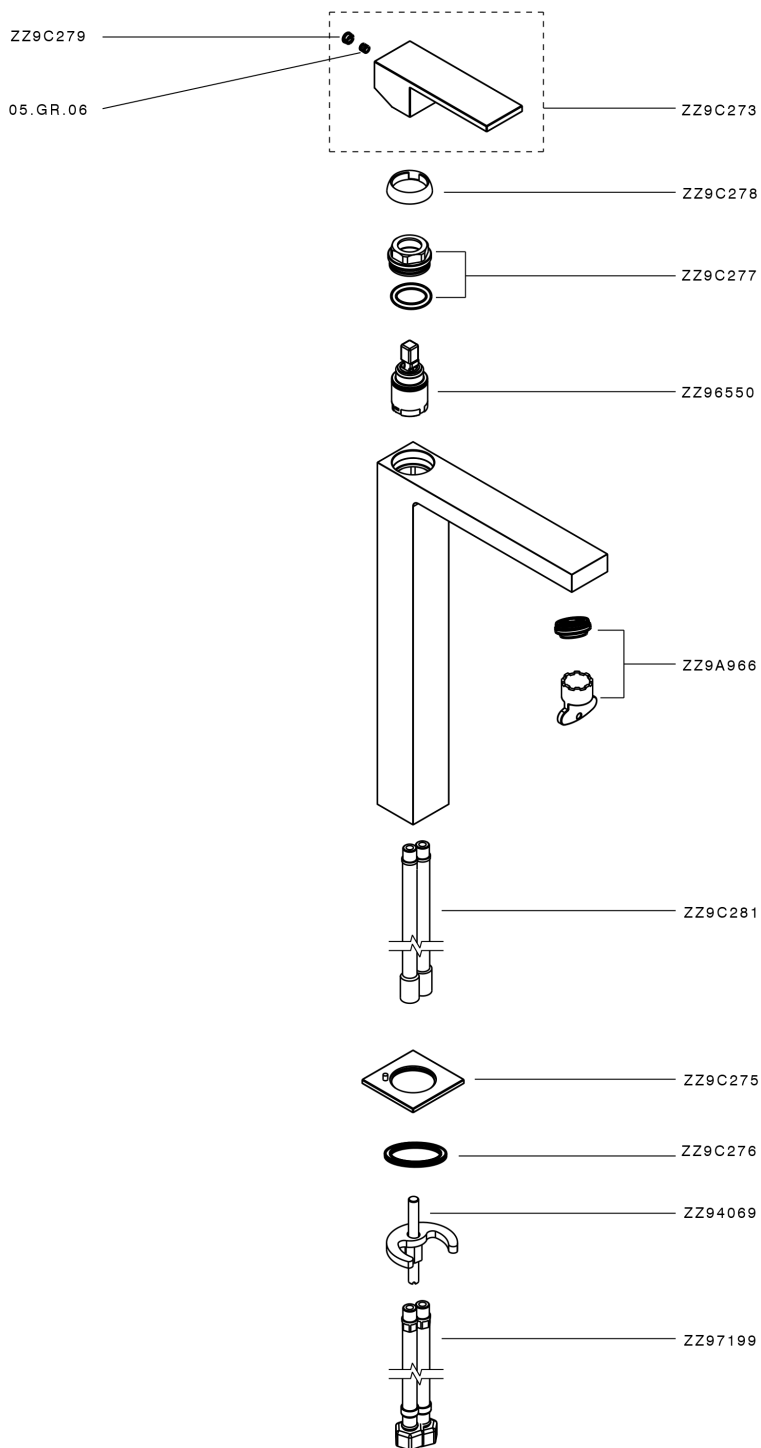

Single lever tall basin mixer NUOVA EGO_NE004544

NE004544

<https://en.huberitalia.com/single-lever-tall-basin-mixer-nuova-ego-ne004544>

2024-12-22