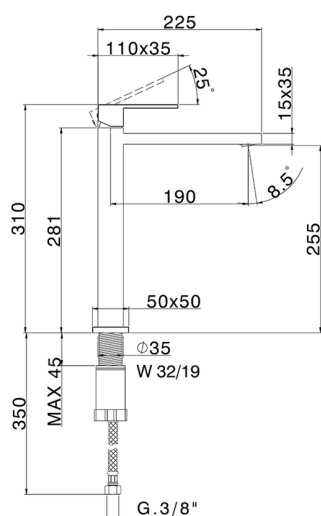

## Single lever tall basin mixer NUOVA EGO\_NE004544

MODEL **NE004544**

Single lever tall basin mixer, without automatic pop-up waste, G.3/8" stainless steel flexible hose

### CHARACTERISTICS

Cartridge Spare Parts **ZZ97179000**

**35 mm Cartridge**

## Single lever tall basin mixer NUOVA EGO\_NE004544

NE004544

<https://en.huberitalia.com/single-lever-tall-basin-mixer-nuova-ego-ne004544>

2024-12-22