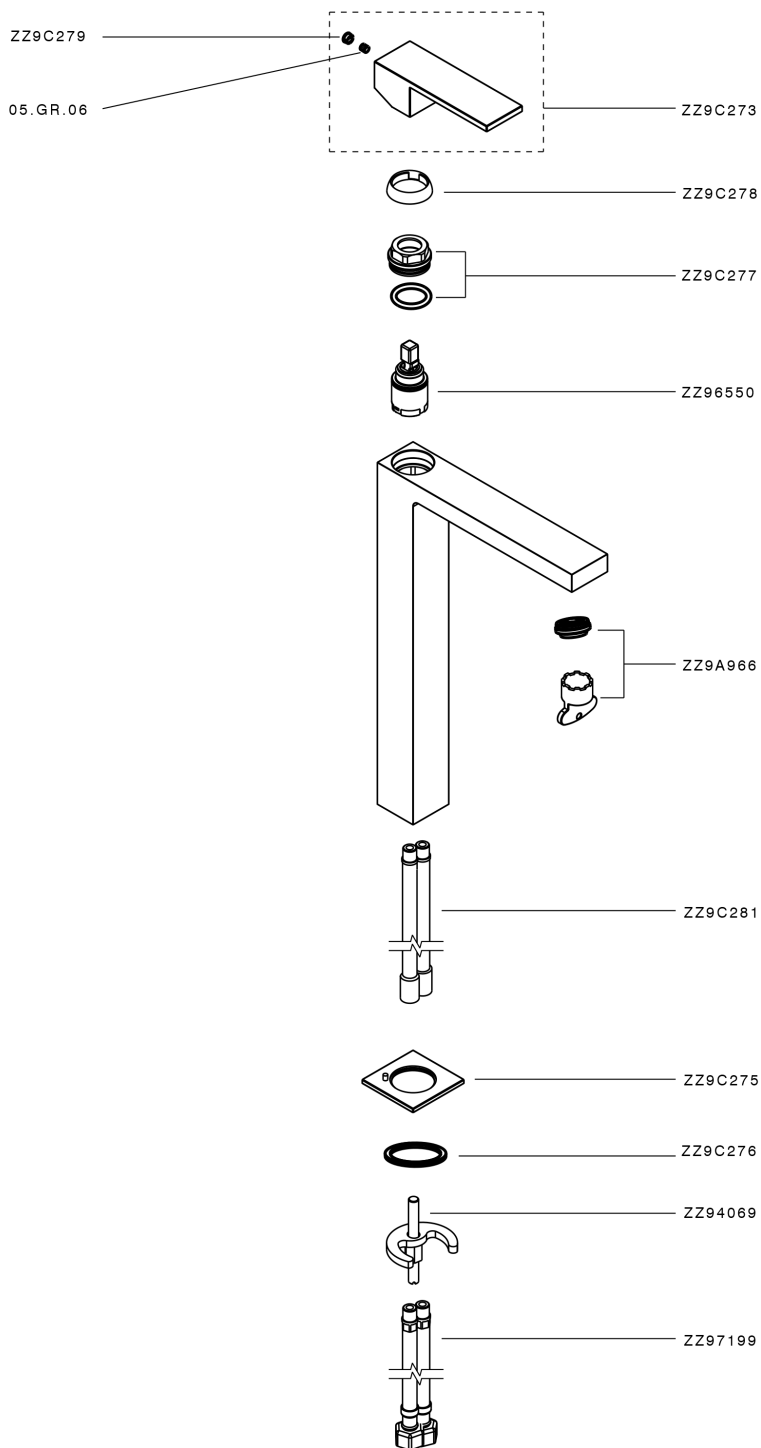

## Single lever tall basin mixer NUOVA EGO\_NE004544

MODEL **NE004544**

Single lever tall basin mixer, without automatic pop-up waste, G.3/8" stainless steel flexible hose

### CHARACTERISTICS

Cartridge Spare Parts **ZZ97179000**

**35 mm Cartridge**

## Single lever tall basin mixer NUOVA EGO\_NE004544

NE004544

<https://en.huberitalia.com/single-lever-tall-basin-mixer-nuova-ego-ne004544>

2024-12-22