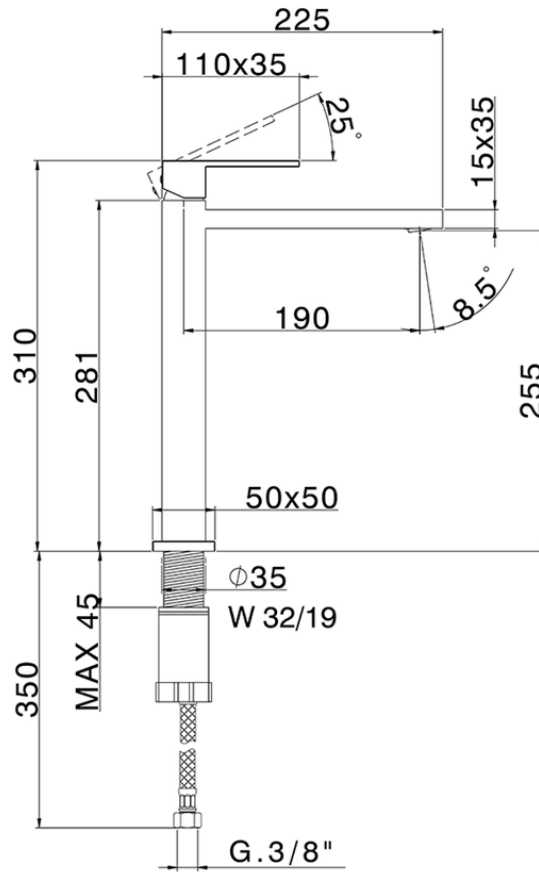

Single lever tall basin mixer NUOVA EGO_NE004544

NE004544

<https://en.huberitalia.com/single-lever-tall-basin-mixer-nuova-ego-ne004544>

2024-12-22