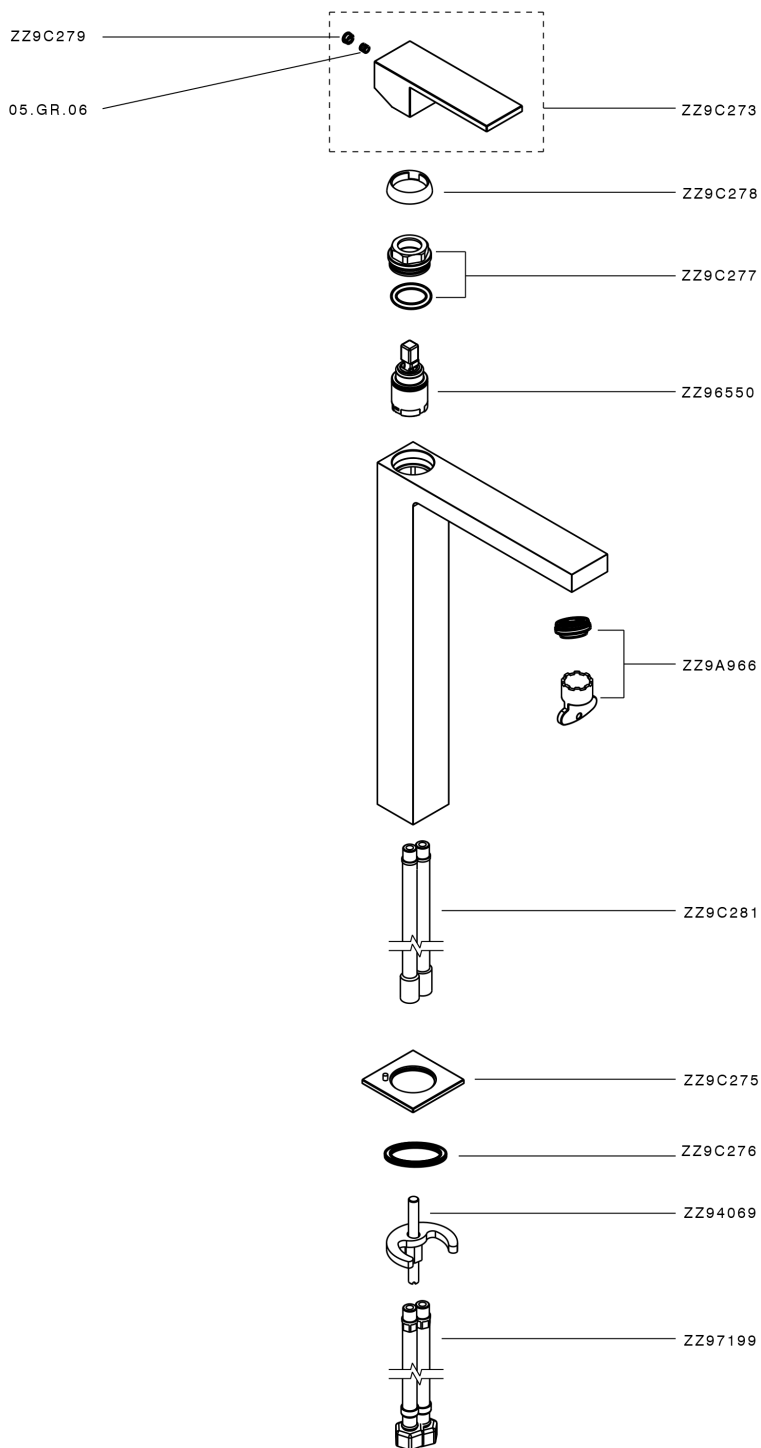

## Single lever tall basin mixer NUOVA EGO\_NE004544

NE004544

<https://en.huberitalia.com/single-lever-tall-basin-mixer-nuova-ego-ne004544>

2024-12-22