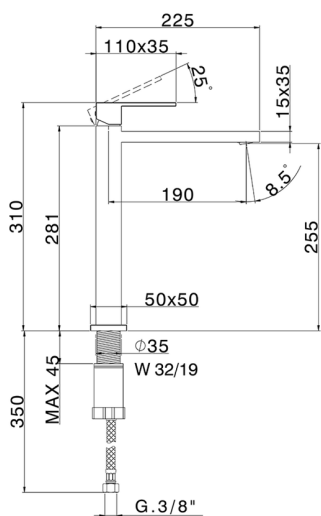

Single lever tall basin mixer NUOVA EGO_NE004544

MODEL **NE004544**

Single lever tall basin mixer, without automatic pop-up waste, G.3/8" stainless steel flexible hose

AVAILABLE FINISHINGS

-  **21** 21 Chrome
-  **2F** 2F Brushed Nickel
-  **40** 40 Matt Black
-  **4Q** 4Q Matt White

CHARACTERISTICS

Cartridge Spare Parts **ZZ97179000**

35 mm Cartridge

Single lever tall basin mixer NUOVA EGO_NE004544

NE004544

<https://en.huberitalia.com/single-lever-tall-basin-mixer-nuova-ego-ne004544>

2024-12-22