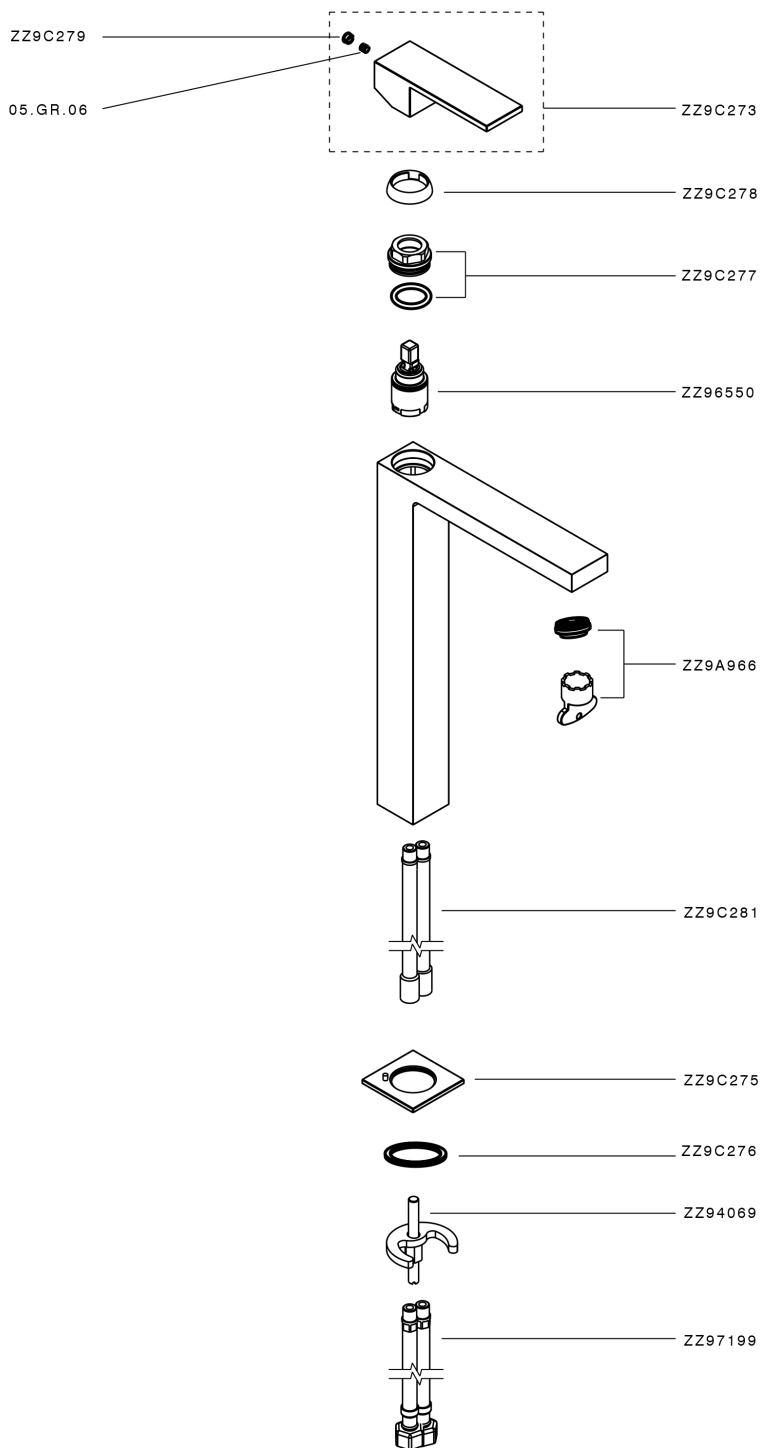

Single lever tall basin mixer NUOVA EGO_NE004544

NE004544

<https://en.huberitalia.com/single-lever-tall-basin-mixer-nuova-ego-ne004544>

2024-12-22