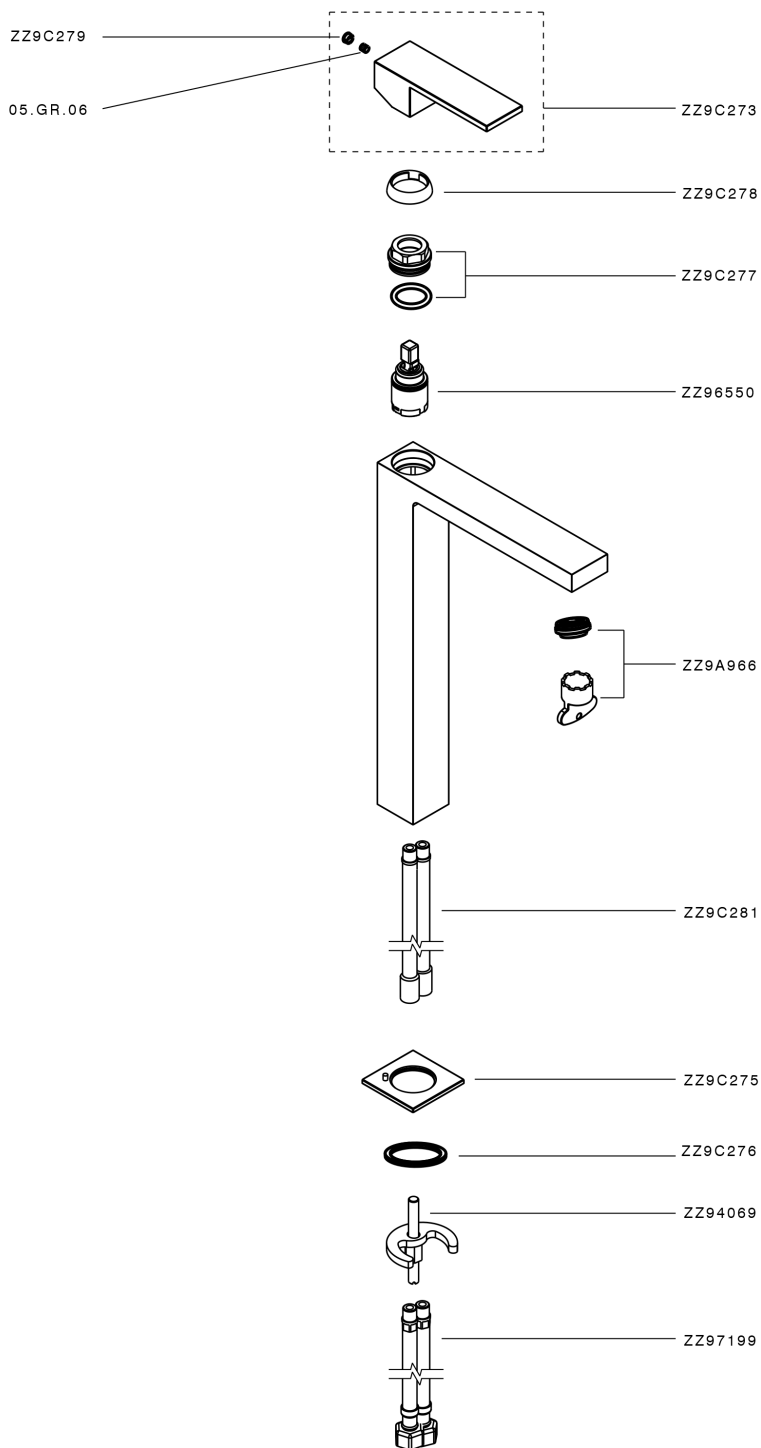

Single lever tall basin mixer NUOVA EGO_NE004544

MODEL **NE004544**

Single lever tall basin mixer, without automatic pop-up waste, G.3/8" stainless steel flexible hose

AVAILABLE FINISHINGS

-  **21** 21 Chrome
-  **2F** 2F Brushed Nickel
-  **40** 40 Matt Black
-  **4Q** 4Q Matt White

CHARACTERISTICS

Cartridge Spare Parts **ZZ97179000**

35 mm Cartridge

Single lever tall basin mixer NUOVA EGO_NE004544

NE004544

<https://en.huberitalia.com/single-lever-tall-basin-mixer-nuova-ego-ne004544>

2024-12-22