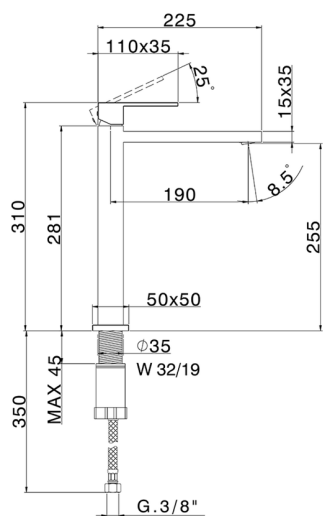

Single lever tall basin mixer NUOVA EGO_NE004544

MODEL **NE004544**

Single lever tall basin mixer, without automatic pop-up waste, G.3/8" stainless steel flexible hose

AVAILABLE FINISHINGS

-  **21** 21 Chrome
-  **2F** 2F Brushed Nickel
-  **40** 40 Matt Black
-  **4Q** 4Q Matt White

CHARACTERISTICS

Cartridge Spare Parts **ZZ97179000**

35 mm Cartridge

Single lever tall basin mixer NUOVA EGO_NE004544

NE004544

<https://en.huberitalia.com/single-lever-tall-basin-mixer-nuova-ego-ne004544>

2024-12-22