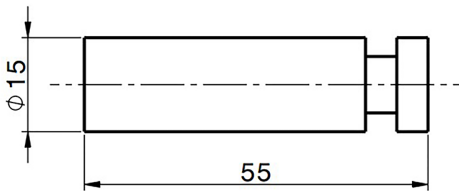

Single hook LYNOX_LX090711

MODEL **LX090711**

Single hook,Inox AISI 304

AVAILABLE FINISHINGS

D1 D1 Brushed Inox

CHARACTERISTICS

2024-11-23