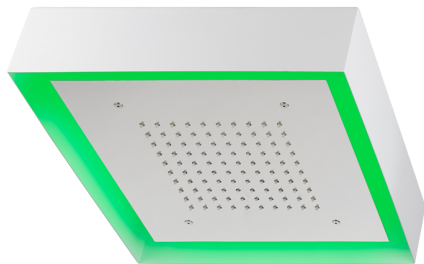

370x370 mm Chromotherapy Ceiling showerhead ZEN_ZS1C0195

MODEL **ZS1C0195**

370x370 mm Chromotherapy Ceiling showerhead, with white cover, rain, chromotherapy functions, built-in control included, Stainless Steel AISI 304

AVAILABLE FINISHINGS

-  **40** 40 Matt Black
-  **4Q** 4Q Matt White
-  **D1** D1 Brushed Inox
-  **D2** D2 Polished Inox

CHARACTERISTICS

2024-12-18