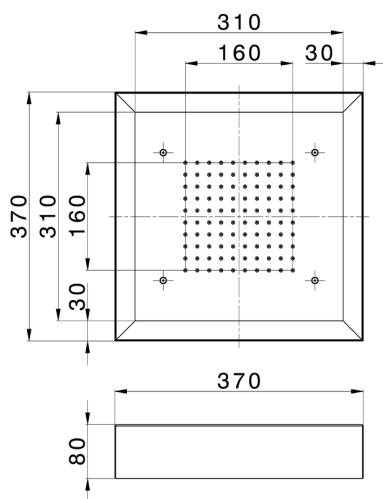

370x370 mm Chromotherapy Ceiling showerhead ZEN_ZS1C0195

MODEL **ZS1C0195**

370x370 mm Chromotherapy Ceiling showerhead, with white cover, rain, chromotherapy functions, built-in control included, Stainless Steel AISI 304