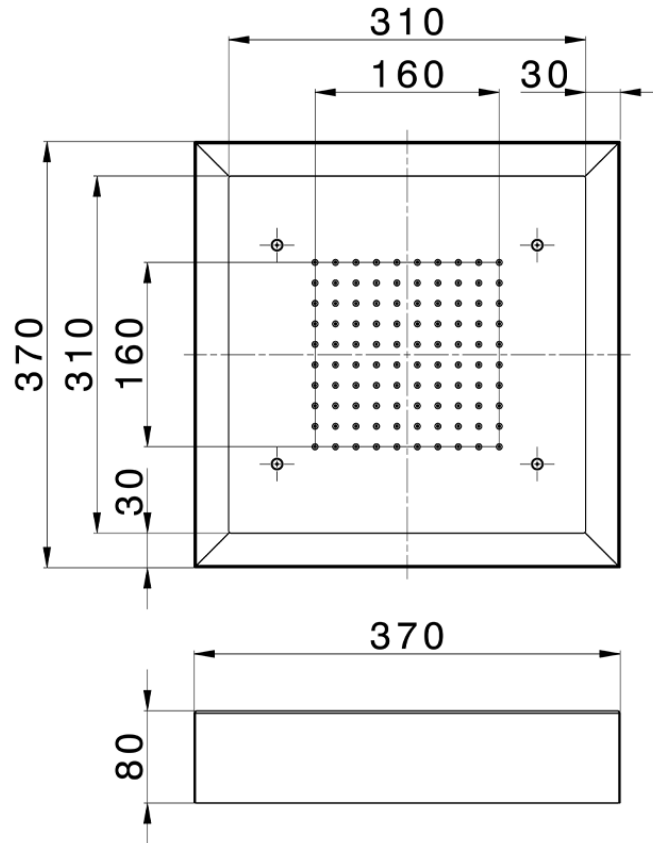

370x370 mm Chromotherapy Ceiling showerhead ZEN_ZS1C0195

ZS1C0195

<https://en.huberitalia.com/370x370-mm-chromotherapy-ceiling-showerhead-zen-zs1c0195>

2024-12-19