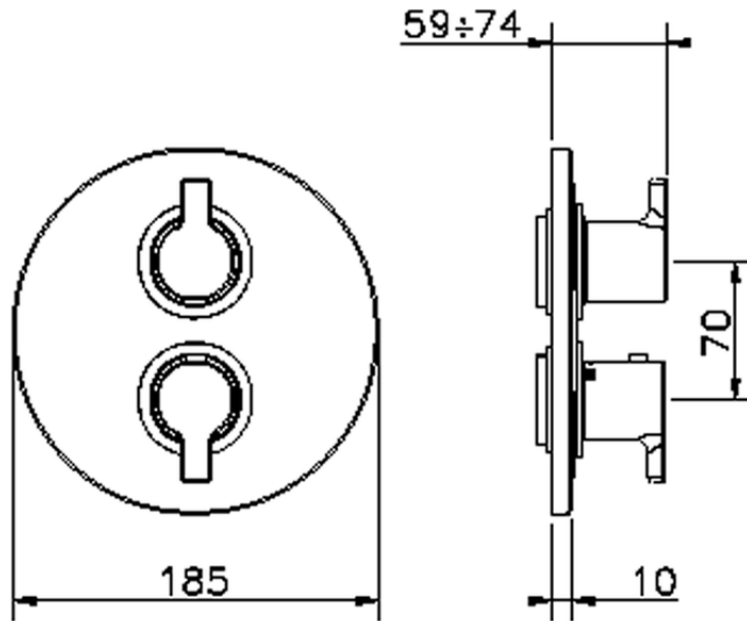

Exposed part for con.thermo.shower valve, 2-outlet THERMO_H2018100

H2018100

<https://en.huberitalia.com/exposed-part-for-con-thermo-shower-valve-2-outlet-thermo-h2018100>

Piastra/Plate/Plaque/Platte/Placa

2-3mm: XX 25-40 YY 76-91

10 mm: XX 16-31 YY 65-80