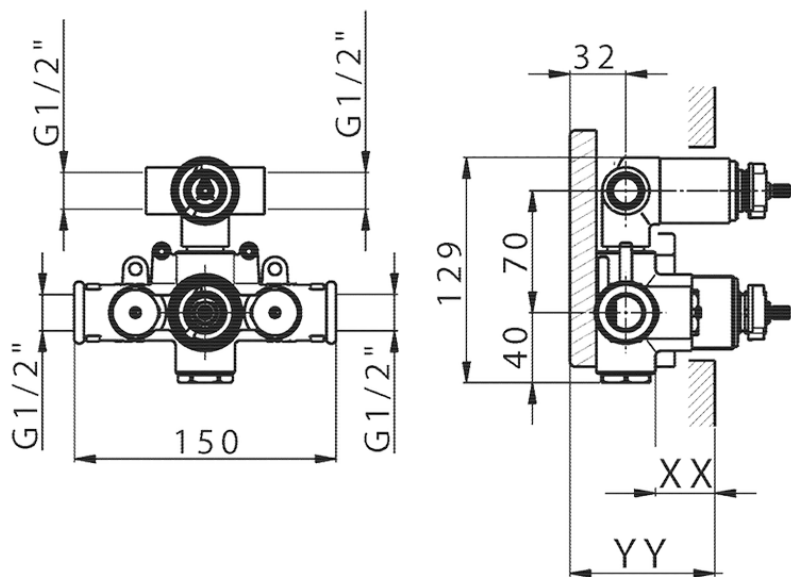

Exposed part for con.thermo.shower valve, 2-outlet THERMO_H2018100

H2018100

<https://en.huberitalia.com/exposed-part-for-con-thermo-shower-valve-2-outlet-thermo-h2018100>

Piastra/Plate/Plaque/Platte/Placa

2-3mm: XX 25-40 YY 76-91

10 mm: XX 16-31 YY 65-80