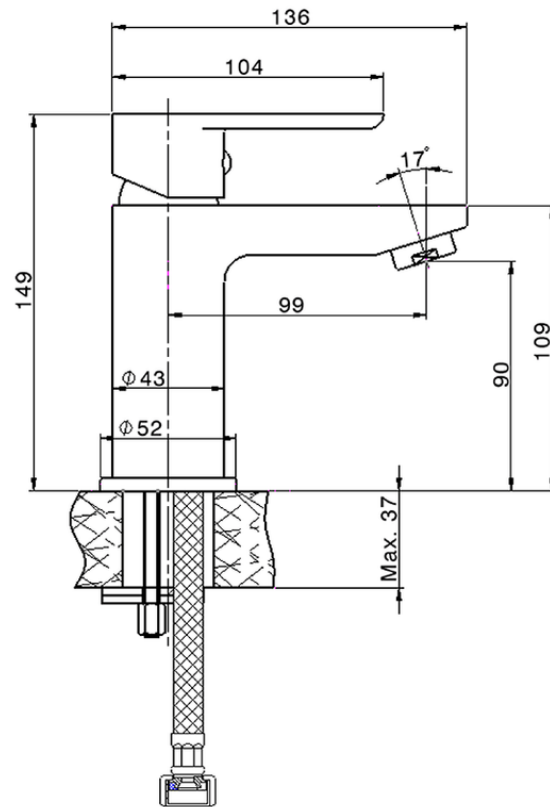

Single lever washbasin mixer SATURNO_SN000544

SN000544

<https://en.huberitalia.com/single-lever-washbasin-mixer-saturno-sn000544>

2024-12-22