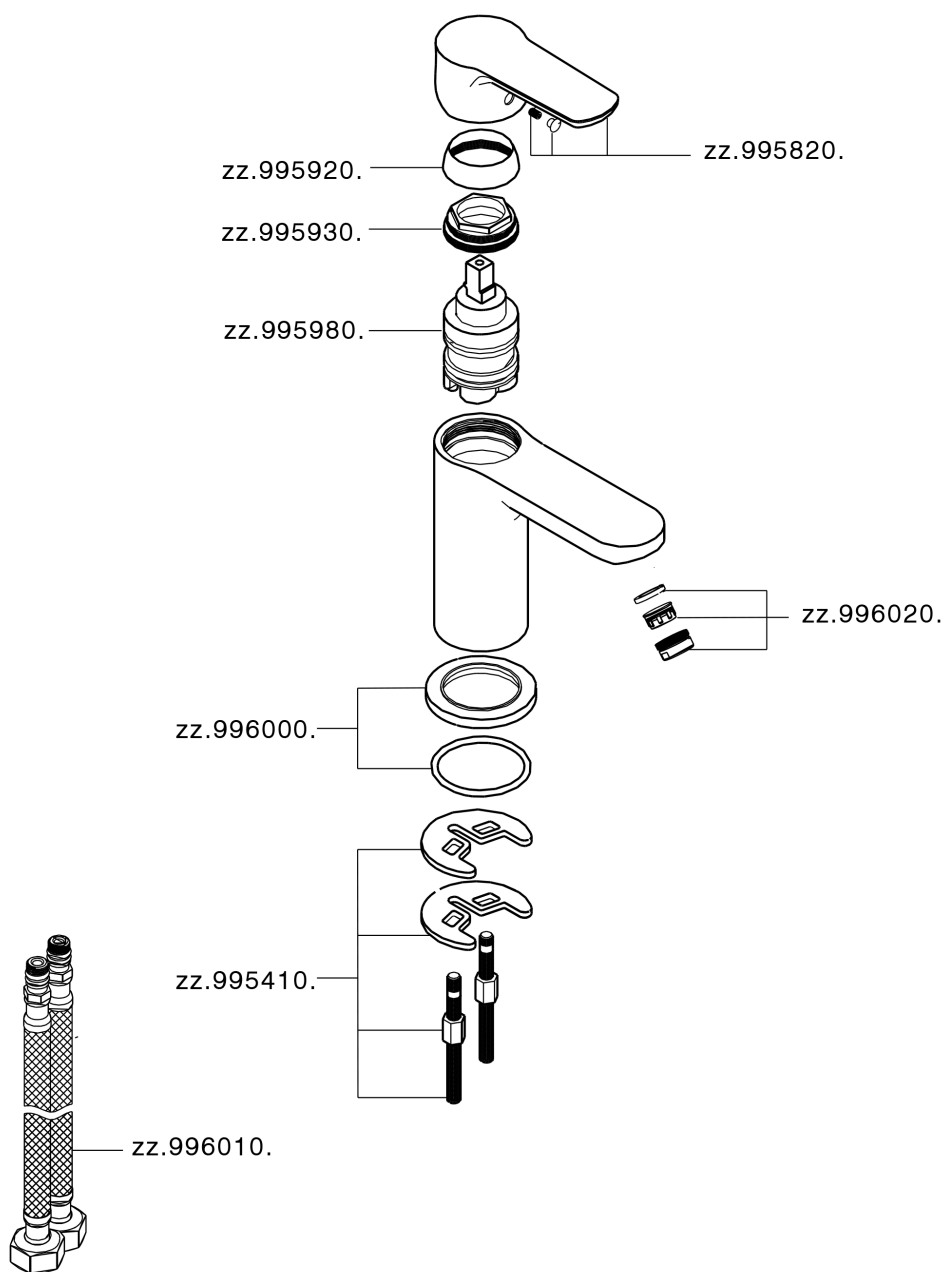

Single lever washbasin mixer SATURNO_SN000544

SN000544

<https://en.huberitalia.com/single-lever-washbasin-mixer-saturno-sn000544>

2024-12-22