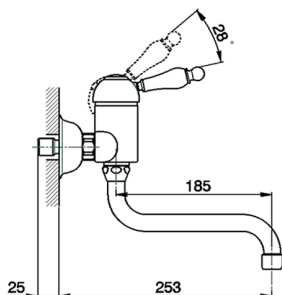

Exposed single lever sink mixer KITCHEN_CM000400

MODEL **CM000400**

Exposed single lever sink mixer, swivel spout

AVAILABLE FINISHINGS

-  **21** 21 Chrome
-  **26** 26 Old Copper
-  **27** 27 Old Bronze
-  **2A** 2A Satin Brushed Nickel

CHARACTERISTICS

Cartridge Spare Parts **ZZ92909000**

43 mm Cartridge

2024-11-21