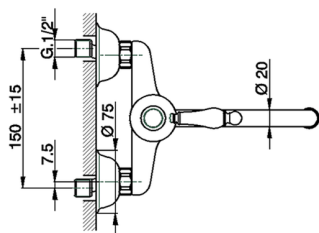

Exposed single lever sink mixer KITCHEN_CM000400

MODEL **CM000400**

Exposed single lever sink mixer, swivel spout

AVAILABLE FINISHINGS

-  **21** 21 Chrome
-  **26** 26 Old Copper
-  **27** 27 Old Bronze
-  **2A** 2A Satin Brushed Nickel

CHARACTERISTICS

Cartridge Spare Parts **ZZ92909000**

43 mm Cartridge

2024-11-21