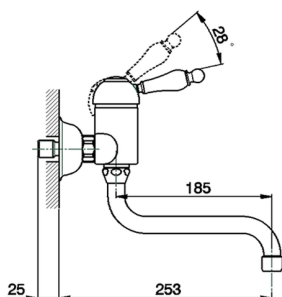

Exposed single lever sink mixer KITCHEN_CM000400

MODEL **CM000400**

Exposed single lever sink mixer, swivel spout

AVAILABLE FINISHINGS

-  **21** 21 Chrome
-  **26** 26 Old Copper
-  **27** 27 Old Bronze
-  **2A** 2A Satin Brushed Nickel

CHARACTERISTICS

Cartridge Spare Parts **ZZ92909000**

43 mm Cartridge

2024-11-21