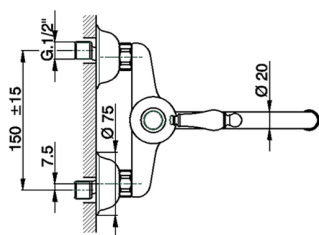

Exposed single lever sink mixer KITCHEN_CM000400

MODEL **CM000400**

Exposed single lever sink mixer, swivel spout

AVAILABLE FINISHINGS

-  **21** 21 Chrome
-  **26** 26 Old Copper
-  **27** 27 Old Bronze
-  **2A** 2A Satin Brushed Nickel

CHARACTERISTICS

Cartridge Spare Parts **ZZ92909000**

43 mm Cartridge

2024-11-21