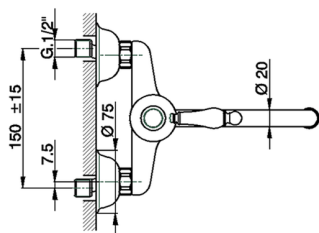

## Exposed single lever sink mixer KITCHEN\_CM000400

MODEL **CM000400**

Exposed single lever sink mixer, swivel spout

### CHARACTERISTICS

Cartridge Spare Parts **ZZ92909000**

**43 mm Cartridge**

2024-11-23