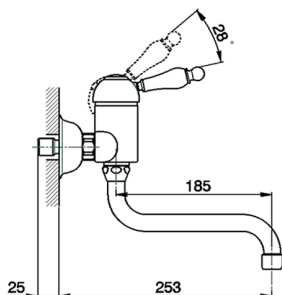

## Exposed single lever sink mixer KITCHEN\_CM000400

MODEL **CM000400**

Exposed single lever sink mixer, swivel spout

### CHARACTERISTICS

Cartridge Spare Parts **ZZ92909000**

**43 mm Cartridge**

2024-11-23