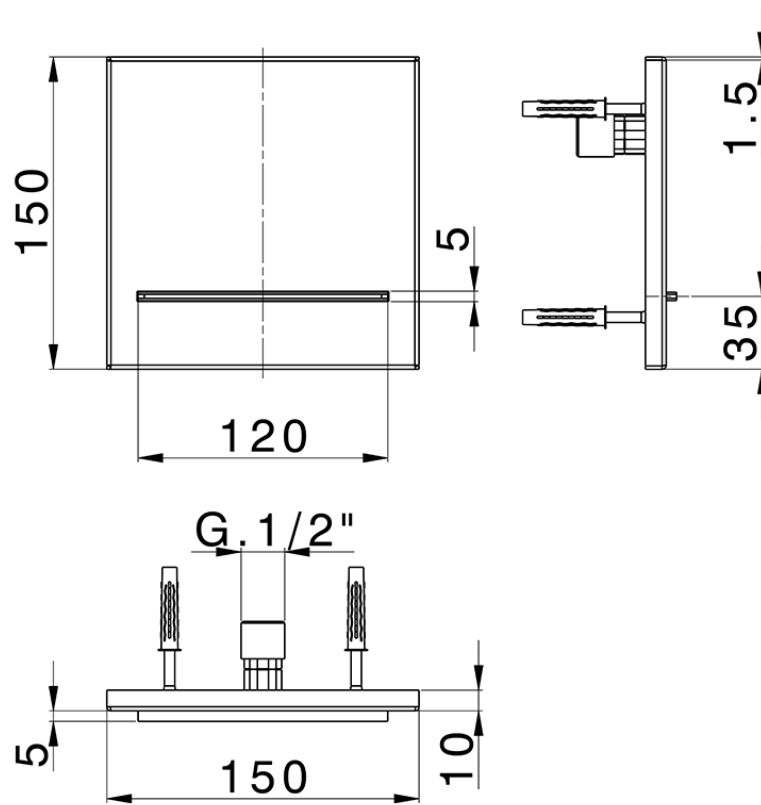

150x150 mm wall-mounted waterfall spout ZEN_ZS129110

ZS129110

<https://en.huberitalia.com/150x150-mm-wall-mounted-waterfall-spout-zen-zs129110>

2026-06-13