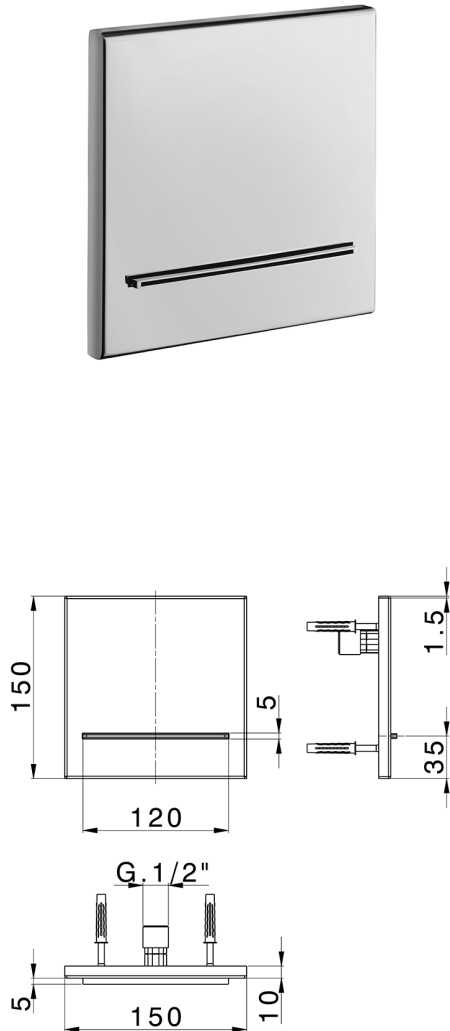

150x150 mm wall-mounted waterfall spout ZEN_ZS129110

MODEL **ZS129110**

150x150 mm wall-mounted waterfall spout, Stainless Steel AISI 304

AVAILABLE FINISHINGS

- **D1** D1 Brushed Inox
- **40** 40 Matt Black
- **4Q** 4Q Matt White
- **5G** 5G Rose Gold
- **D2** D2 Polished Inox

CHARACTERISTICS

2026-06-14