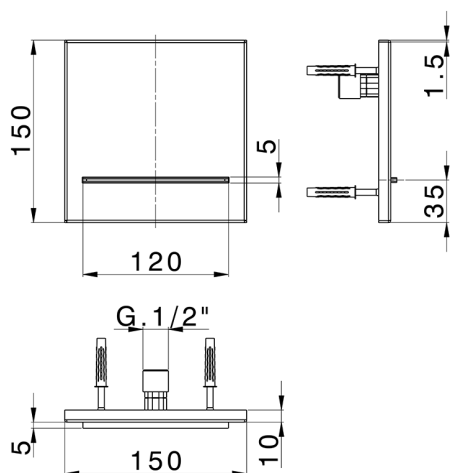

150x150 mm wall-mounted waterfall spout ZEN_ZS129110

MODEL **ZS129110**

150x150 mm wall-mounted waterfall spout, Stainless Steel AISI 304

AVAILABLE FINISHINGS

- **D1** D1 Brushed Inox
- **40** 40 Matt Black
- **4Q** 4Q Matt White
- **5G** 5G Rose Gold
- **D2** D2 Polished Inox

CHARACTERISTICS

2026-04-06