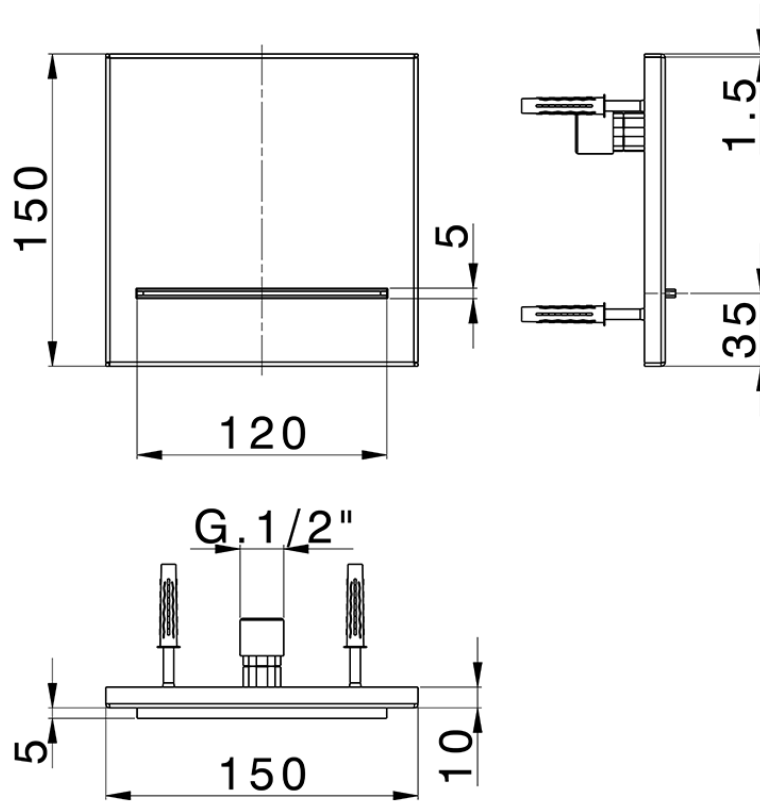

150x150 mm wall-mounted waterfall spout ZEN_ZS129110

ZS129110

<https://en.huberitalia.com/150x150-mm-wall-mounted-waterfall-spout-zen-zs129110>

2026-05-15