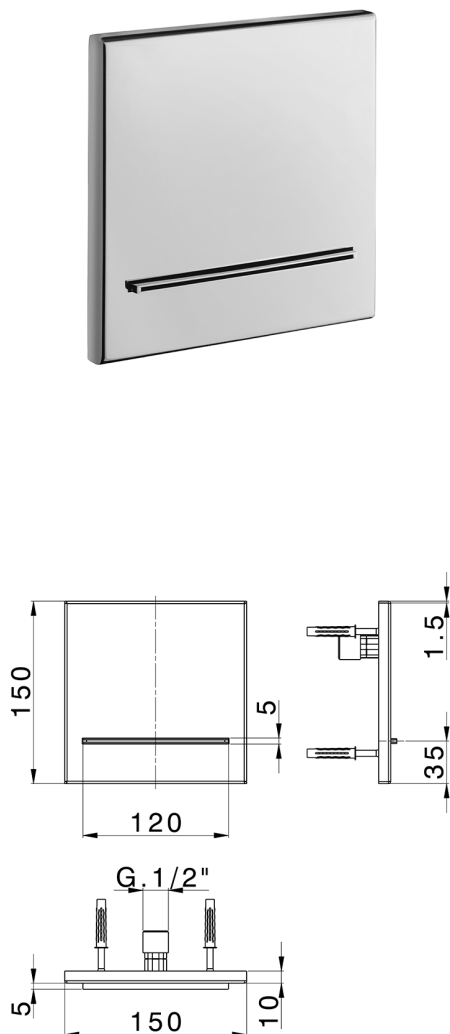

150x150 mm wall-mounted waterfall spout ZEN_ZS129110

MODEL **ZS129110**

150x150 mm wall-mounted waterfall spout, Stainless Steel AISI 304

AVAILABLE FINISHINGS

- **D1** D1 Brushed Inox
- **40** 40 Matt Black
- **4Q** 4Q Matt White
- **5G** 5G Rose Gold
- **D2** D2 Polished Inox

CHARACTERISTICS

2026-06-13