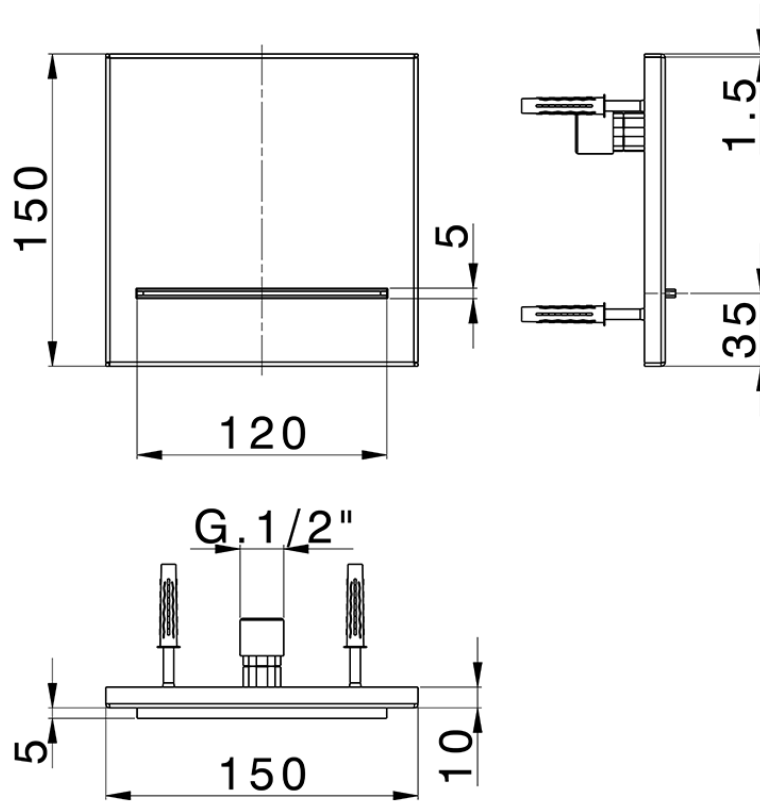

150x150 mm wall-mounted waterfall spout ZEN_ZS129110

ZS129110

<https://en.huberitalia.com/150x150-mm-wall-mounted-waterfall-spout-zen-zs129110>

2026-04-08