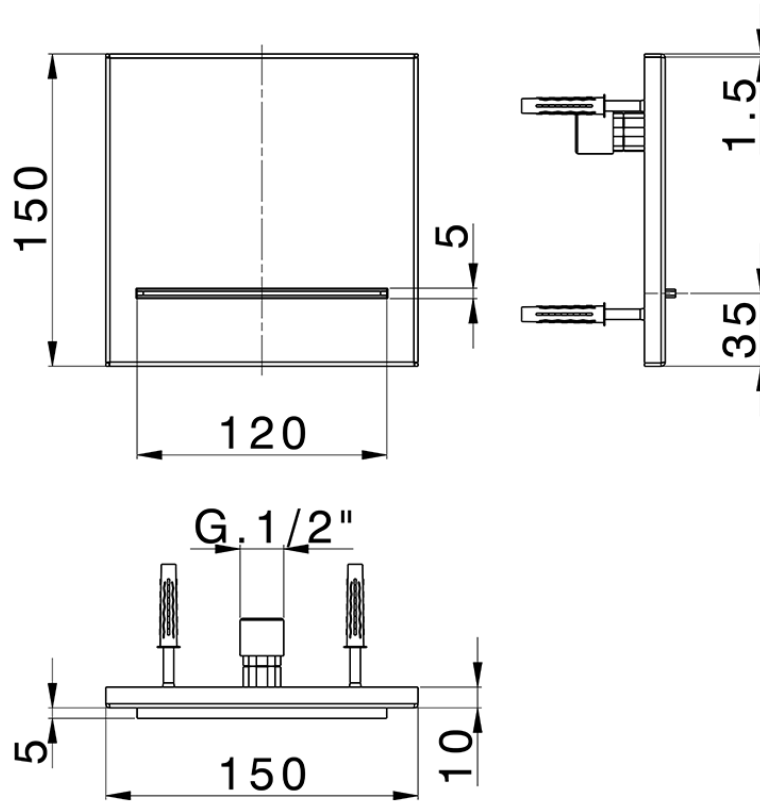

150x150 mm wall-mounted waterfall spout ZEN_ZS129110

ZS129110

<https://en.huberitalia.com/150x150-mm-wall-mounted-waterfall-spout-zen-zs129110>

2026-06-13