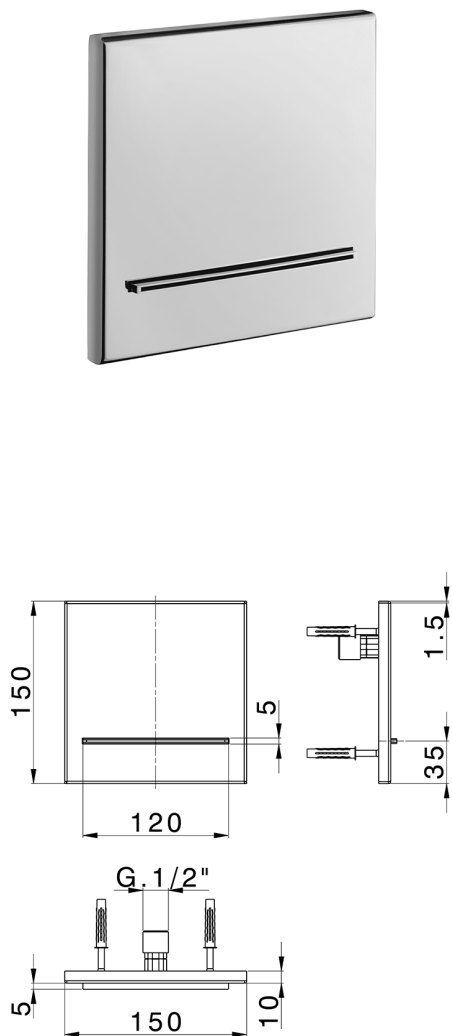

150x150 mm wall-mounted waterfall spout ZEN_ZS129110

MODEL **ZS129110**

150x150 mm wall-mounted waterfall spout, Stainless Steel AISI 304

AVAILABLE FINISHINGS

- **D1** D1 Brushed Inox
- **40** 40 Matt Black
- **4Q** 4Q Matt White
- **5G** 5G Rose Gold
- **D2** D2 Polished Inox

CHARACTERISTICS

2026-04-08