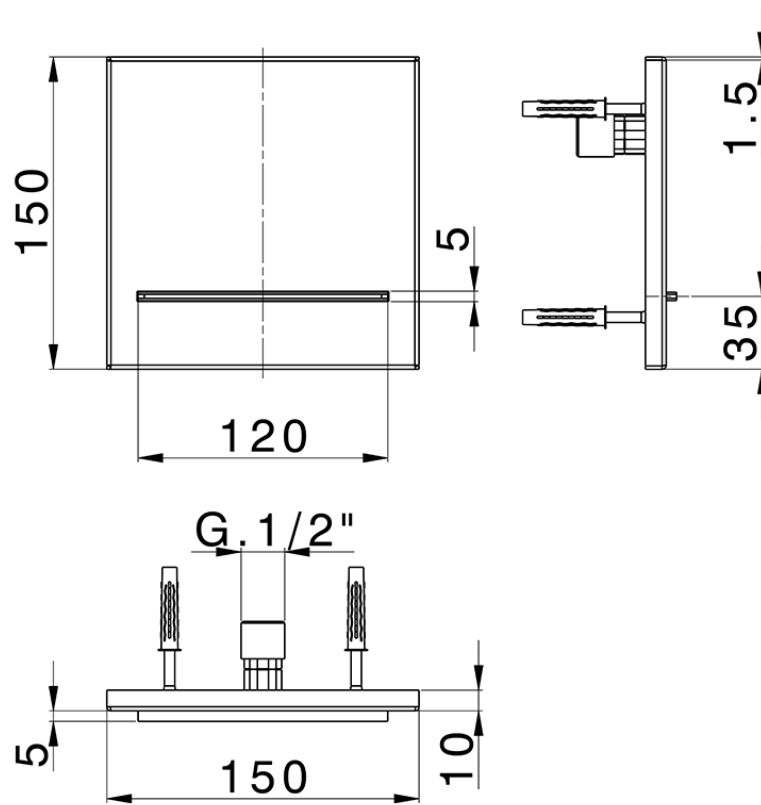

## 150x150 mm wall-mounted waterfall spout ZEN\_ZS129110

ZS129110

<https://en.huberitalia.com/150x150-mm-wall-mounted-waterfall-spout-zen-zs129110>

2026-04-06