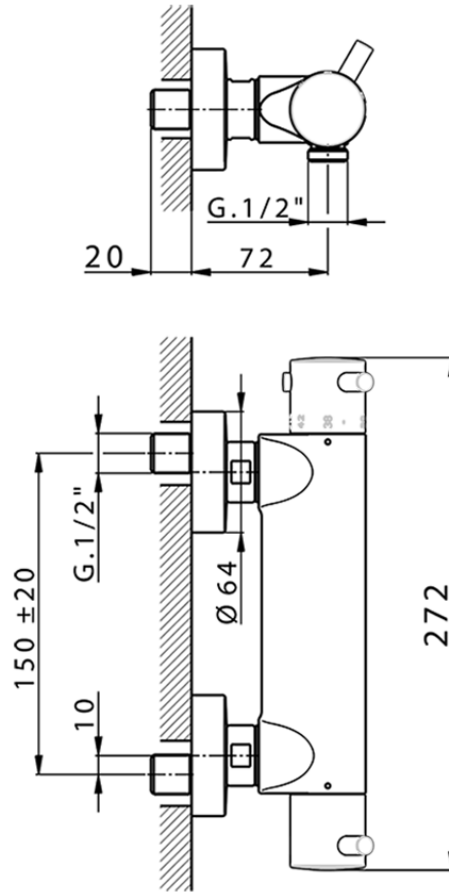

Thermostatic shower mixer NUOVA KIRUNA_K2T01010

K2T01010

<https://en.huberitalia.com/thermostatic-shower-mixer-nuova-kiruna-k2t01010>

2024-09-19