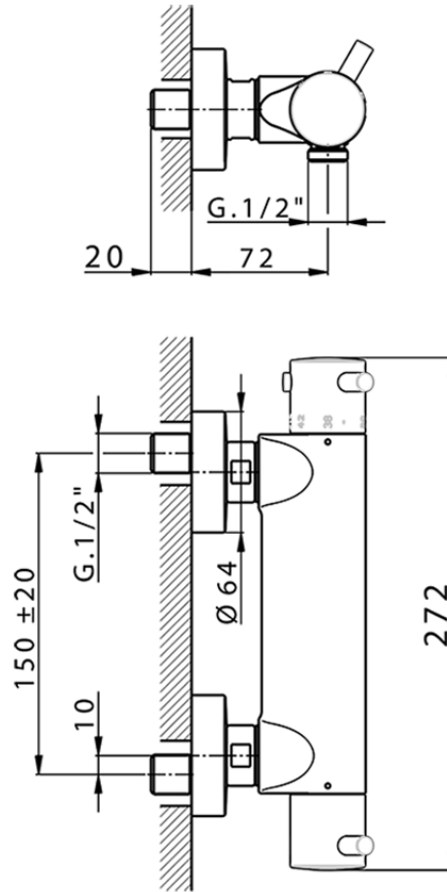

## Thermostatic shower mixer NUOVA KIRUNA\_K2T01010

K2T01010

<https://en.huberitalia.com/thermostatic-shower-mixer-nuova-kiruna-k2t01010>

2024-09-19