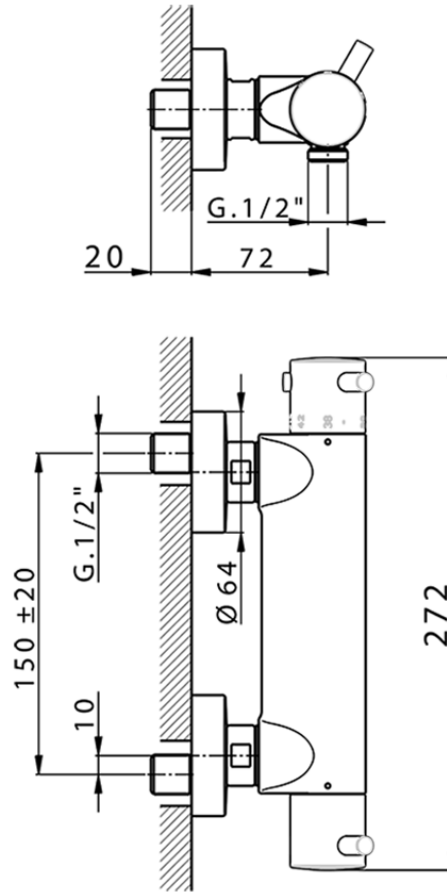

Thermostatic shower mixer NUOVA KIRUNA_K2T01010

K2T01010

<https://en.huberitalia.com/thermostatic-shower-mixer-nuova-kiruna-k2t01010>

2024-09-19