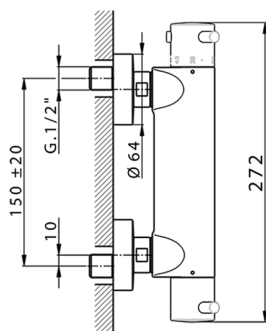

Thermostatic shower mixer NUOVA KIRUNA_K2T01010

MODEL **K2T01010**

Thermostatic shower mixer, without shower set

AVAILABLE FINISHINGS

-  **21** 21 Chrome
-  **26** 26 Old Copper
-  **2F** 2F Brushed Nickel
-  **2W** 2W Brushed Gold
-  **40** 40 Matt Black
-  **4Q** 4Q Matt White

CHARACTERISTICS

Cartridge Spare Parts **24.04A.PP**

8x20 Plus P Thermostatic Valve

Thermostatic

The Huber thermostatic is your personal water manager, helping you to handle, control and save water and energy.