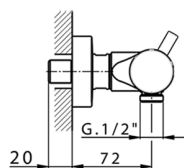

Thermostatic shower mixer NUOVA KIRUNA_K2T01010

MODEL **K2T01010**

Thermostatic shower mixer, without shower set

AVAILABLE FINISHINGS

-  **21** 21 Chrome
-  **26** 26 Old Copper
-  **2F** 2F Brushed Nickel
-  **2W** 2W Brushed Gold
-  **40** 40 Matt Black
-  **4Q** 4Q Matt White

CHARACTERISTICS

Cartridge Spare Parts **24.04A.PP**

8x20 Plus P Thermostatic Valve

Thermostatic

The Huber thermostatic is your personal water manager, helping you to handle, control and save water and energy.