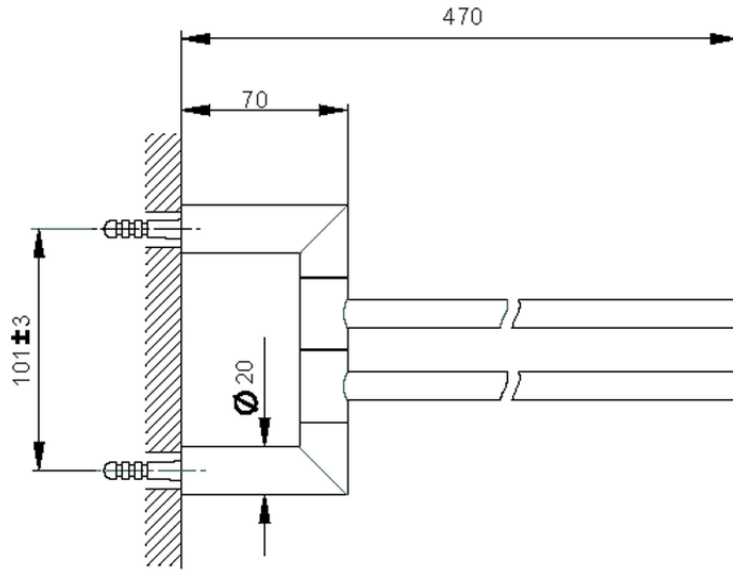

## Double towel holder BATHROOM ACCESSORIES\_SI090210

SI090210

<https://en.huberitalia.com/double-towel-holder-bathroom-accessories-si090210>

2024-12-22