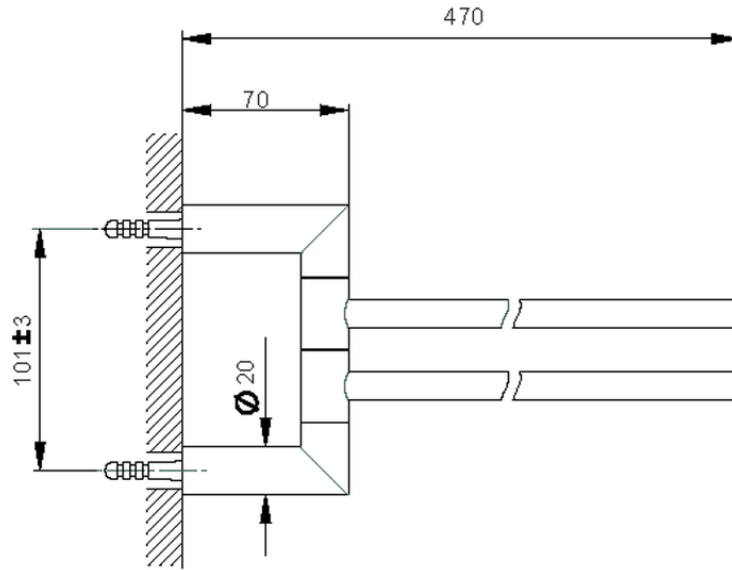

Double towel holder BATHROOM ACCESSORIES_SI090210

SI090210

<https://en.huberitalia.com/double-towel-holder-bathroom-accessories-si090210>

2024-12-22