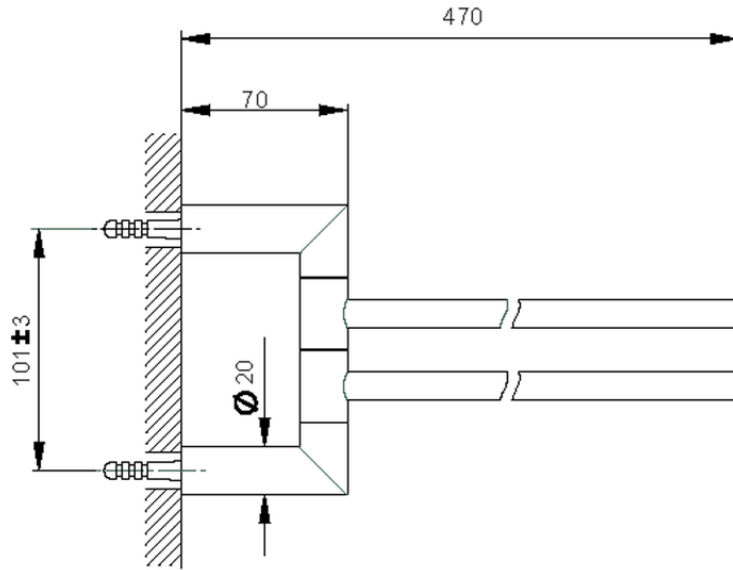

Double towel holder BATHROOM ACCESSORIES_SI090210

SI090210

<https://en.huberitalia.com/double-towel-holder-bathroom-accessories-si090210>

2024-12-22