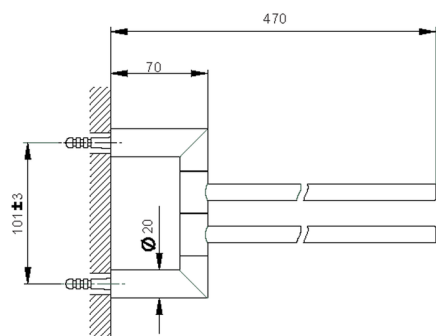

Double towel holder BATHROOM ACCESSORIES_SI090210

MODEL **SI090210**

Double towel holder,swivel

AVAILABLE FINISHINGS

-  **21** 21 Chrome
-  **2B** 2B Polished Nickel
-  **2F** 2F Brushed Nickel
-  **2P** 2P Rose Gold
-  **2Q** 2Q Black Titanium
-  **40** 40 Matt Black
-  **4Q** 4Q Matt White

CHARACTERISTICS

Double towel holder BATHROOM ACCESSORIES_SI090210

SI090210

<https://en.huberitalia.com/double-towel-holder-bathroom-accessories-si090210>

2024-12-22