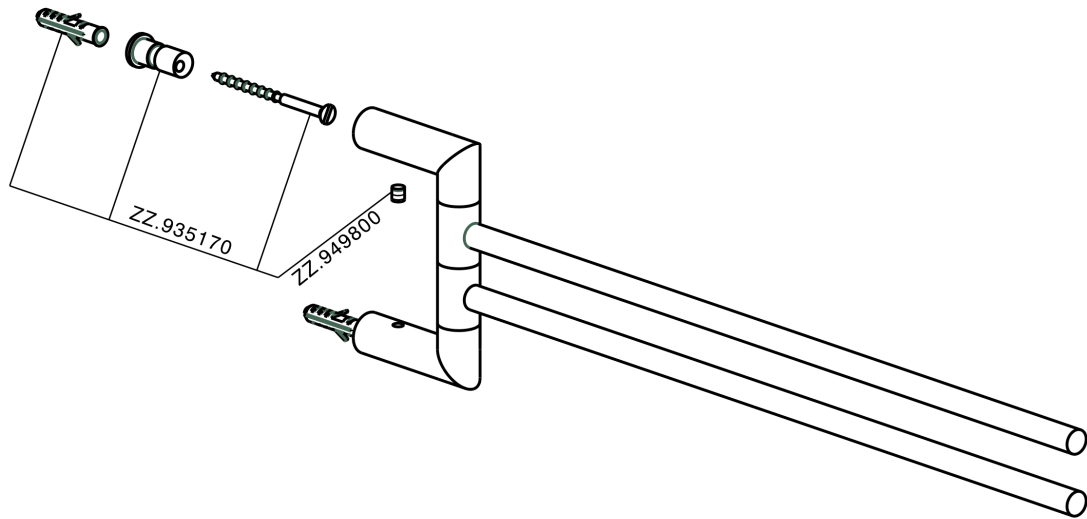

Double towel holder BATHROOM ACCESSORIES_SI090210

MODEL **SI090210**

Double towel holder,swivel

AVAILABLE FINISHINGS

-  **21** 21 Chrome
-  **2B** 2B Polished Nickel
-  **2F** 2F Brushed Nickel
-  **2P** 2P Rose Gold
-  **2Q** 2Q Black Titanium
-  **40** 40 Matt Black
-  **4Q** 4Q Matt White

CHARACTERISTICS

Double towel holder BATHROOM ACCESSORIES_SI090210

SI090210

<https://en.huberitalia.com/double-towel-holder-bathroom-accessories-si090210>

2024-12-22