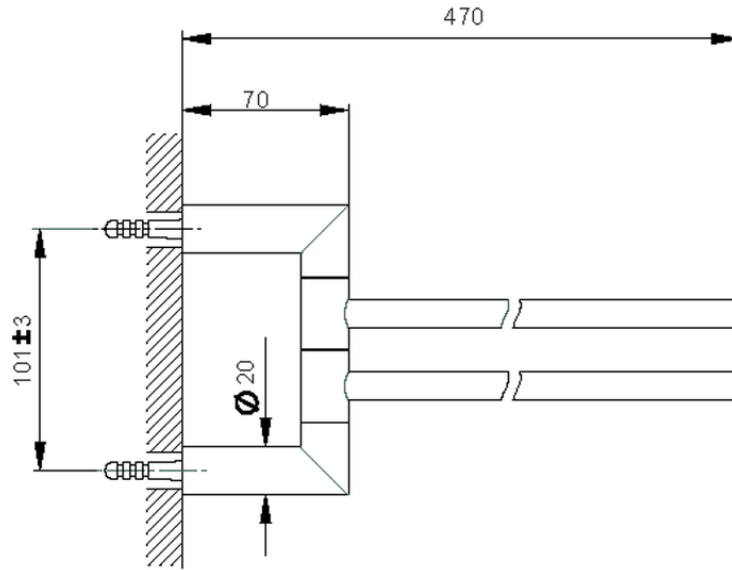

## Double towel holder BATHROOM ACCESSORIES\_SI090210

SI090210

<https://en.huberitalia.com/double-towel-holder-bathroom-accessories-si090210>

2024-12-22