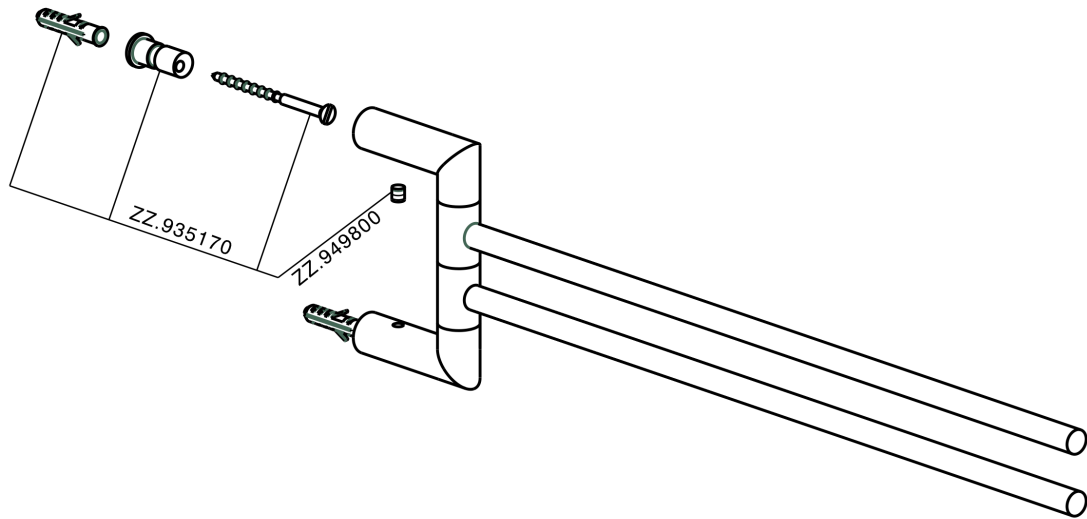

Double towel holder BATHROOM ACCESSORIES_SI090210

SI090210

<https://en.huberitalia.com/double-towel-holder-bathroom-accessories-si090210>

2024-12-22