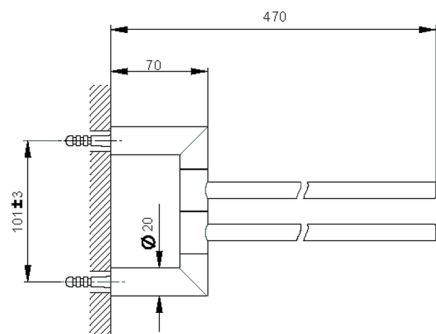

Double towel holder BATHROOM ACCESSORIES_SI090210

MODEL **SI090210**

Double towel holder,swivel

AVAILABLE FINISHINGS

-  **21** 21 Chrome
-  **2B** 2B Polished Nickel
-  **2F** 2F Brushed Nickel
-  **2P** 2P Rose Gold
-  **2Q** 2Q Black Titanium
-  **40** 40 Matt Black
-  **4Q** 4Q Matt White

CHARACTERISTICS

Double towel holder BATHROOM ACCESSORIES_SI090210

SI090210

<https://en.huberitalia.com/double-towel-holder-bathroom-accessories-si090210>

2024-12-22