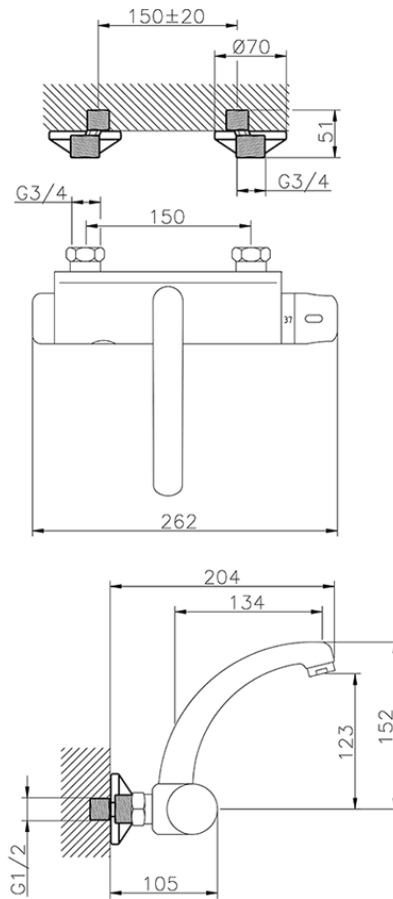

Thermo-electronic wall-mounted sink mixer THERMO_401.23H.

401.23H.

<https://en.huberitalia.com/thermo-electronic-wall-mounted-sink-mixer-thermo-401-23h>

2024-09-19